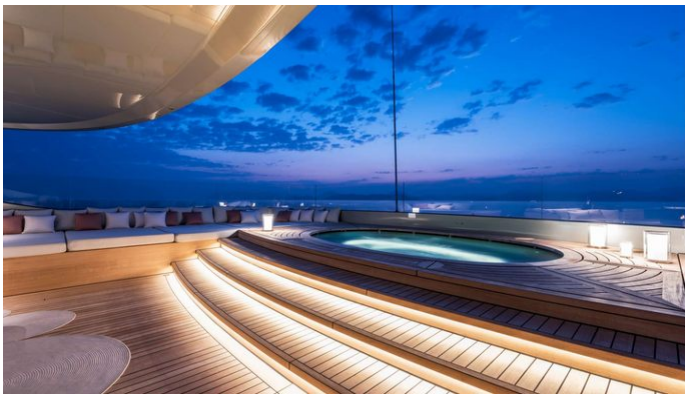

MORE PHOTOS, VIDEO OR INTERACTIVE DECK PLANS:

This document is not contractual. The yacht charters and their particulars displayed in the results above are displayed in good faith and whilst believed to be correct are not guaranteed. YachtCharterFleet.com does not warrant or assume any legal liability or responsibility for the accuracy, completeness, or usefulness of any information and/or images displayed. All information is subject to change without notice and is without warranty. Your preferred charter broker should provide you with yacht specifications, brochure and rates for your chosen dates during your charter yacht selection process. Starting prices are shown in a range of currencies for a one-week charter, unless otherwise indicated.