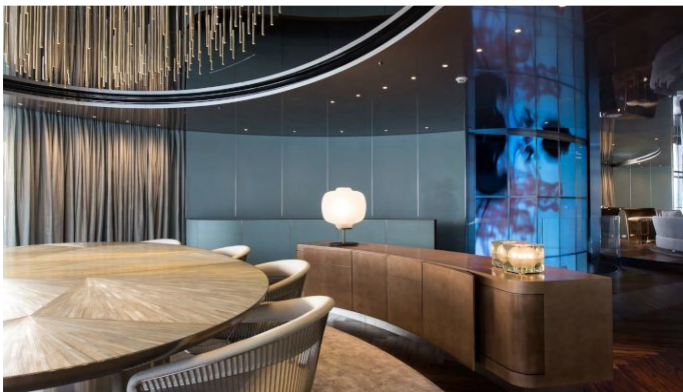

MORE PHOTOS, VIDEO OR INTERACTIVE DECK PLANS:

[CLICK HERE](#)

This document is not contractual. The yacht charters and their particulars displayed in the results above are displayed in good faith and whilst believed to be correct are not guaranteed. YachtCharterFleet.com does not warrant or assume any legal liability or responsibility for the accuracy, completeness, or usefulness of any information and/or images displayed. All information is subject to change without notice and is without warranty. Your preferred charter broker should provide you with yacht specifications, brochure and rates for your chosen dates during your charter yacht selection process. Starting prices are shown in a range of currencies for a one-week charter, unless otherwise indicated.