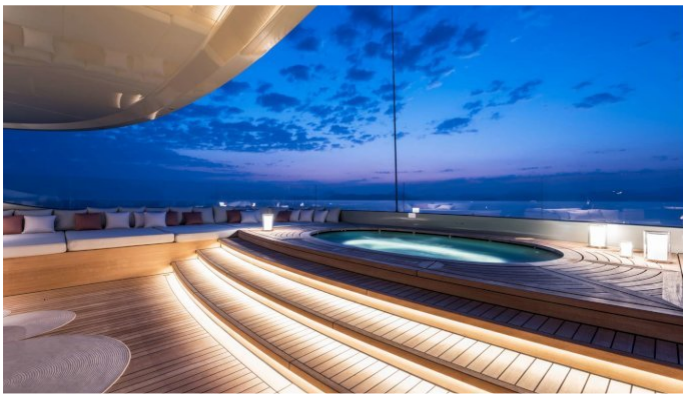

MORE PHOTOS, VIDEO OR INTERACTIVE DECK PLANS:

[CLICK HERE](#)

This document is not contractual. The yacht charters and their particulars displayed in the results above are displayed in good faith and whilst believed to be correct are not guaranteed. YachtCharterFleet.com does not warrant or assume any legal liability or responsibility for the accuracy, completeness, or usefulness of any information and/or images displayed. All information is subject to change without notice and is without warranty. Your preferred charter broker should provide you with yacht specifications, brochure and rates for your chosen dates during your charter yacht selection process. Starting prices are shown in a range of currencies for a one-week charter, unless otherwise indicated.