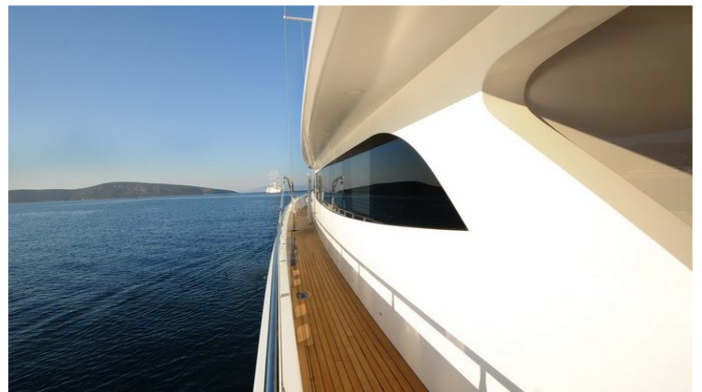

MORE PHOTOS, VIDEO OR INTERACTIVE DECK PLANS:

[CLICK HERE](#)

This document is not contractual. The yacht charters and their particulars displayed in the results above are displayed in good faith and whilst believed to be correct are not guaranteed. YachtCharterFleet.com does not warrant or assume any legal liability or responsibility for the accuracy, completeness, or usefulness of any information and/or images displayed. All information is subject to change without notice and is without warranty. Your preferred charter broker should provide you with yacht specifications, brochure and rates for your chosen dates during your charter yacht selection process. Starting prices are shown in a range of currencies for a one-week charter, unless otherwise indicated.