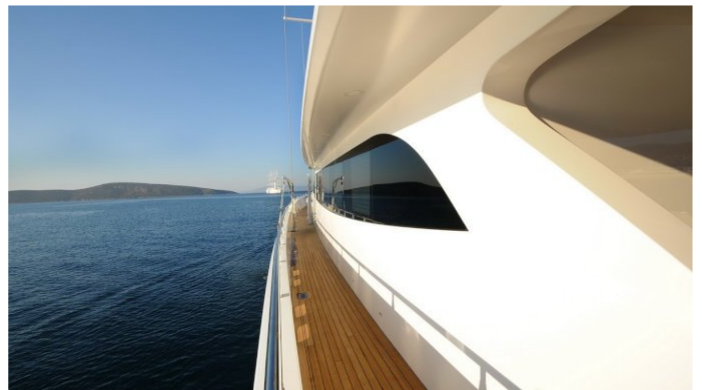

MORE PHOTOS, VIDEO OR INTERACTIVE DECK PLANS:

[CLICK HERE](#)

This document is not contractual. The yacht charters and their particulars displayed in the results above are displayed in good faith and whilst believed to be correct are not guaranteed. YachtCharterFleet.com does not warrant or assume any legal liability or responsibility for the accuracy, completeness, or usefulness of any information and/or images displayed. All information is subject to change without notice and is without warranty. Your preferred charter broker should provide you with yacht specifications, brochure and rates for your chosen dates during your charter yacht selection process. Starting prices are shown in a range of currencies for a one-week charter, unless otherwise indicated.