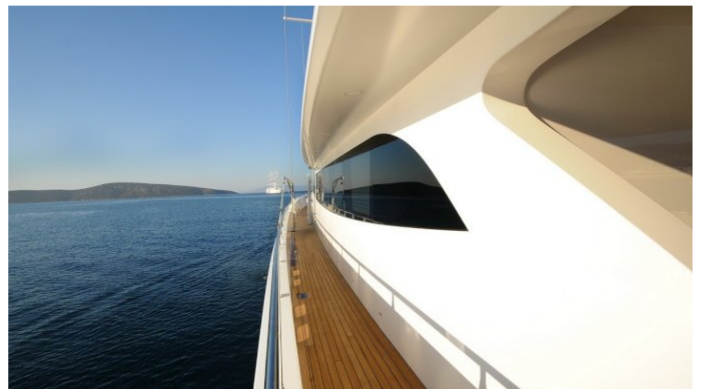

MORE PHOTOS, VIDEO OR INTERACTIVE DECK PLANS:

[CLICK HERE](#)

This document is not contractual. The yacht charters and their particulars displayed in the results above are displayed in good faith and whilst believed to be correct are not guaranteed. YachtCharterFleet.com does not warrant or assume any legal liability or responsibility for the accuracy, completeness, or usefulness of any information and/or images displayed. All information is subject to change without notice and is without warranty. Your preferred charter broker should provide you with yacht specifications, brochure and rates for your chosen dates during your charter yacht selection process. Starting prices are shown in a range of currencies for a one-week charter, unless otherwise indicated.