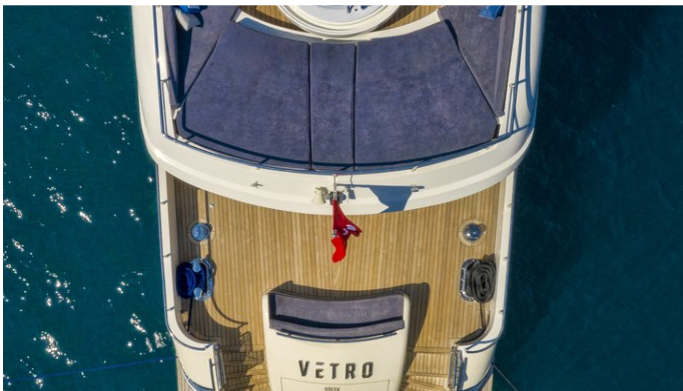

MORE PHOTOS, VIDEO OR INTERACTIVE DECK PLANS:

[CLICK HERE](#)