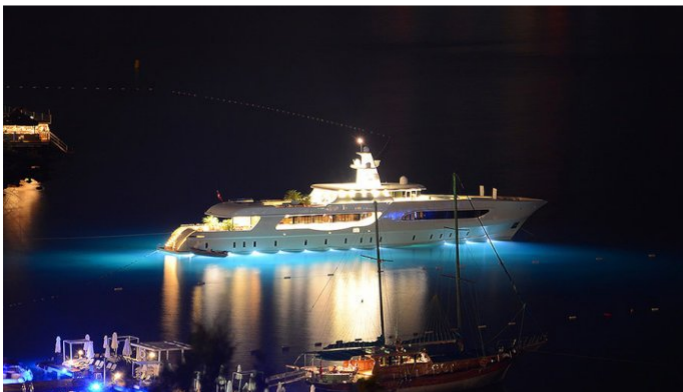

MORE PHOTOS, VIDEO OR INTERACTIVE DECK PLANS: