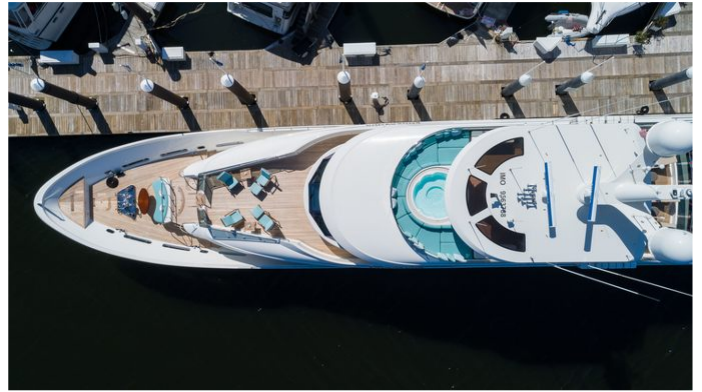

MORE PHOTOS, VIDEO OR INTERACTIVE DECK PLANS:

[CLICK HERE](#)