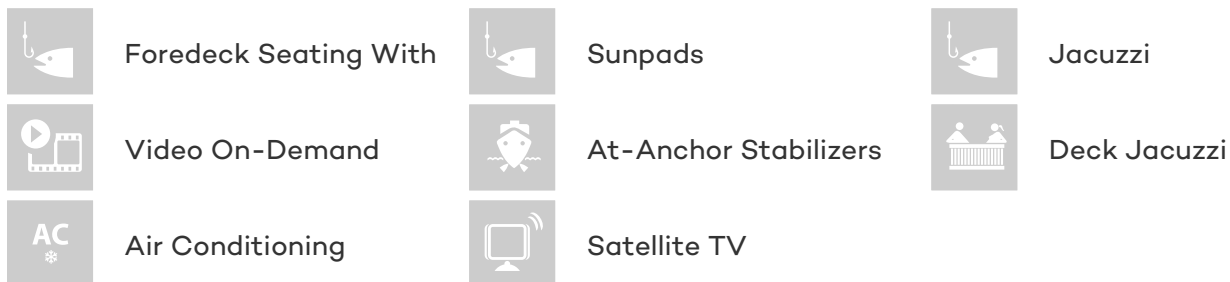

YEAR REFIT
2014

CRUISING SPEED
20 Knots

ACCOMMODATION

GUESTS CABINS CREW
10 5 7

CABIN CONFIGURATION
1 Master 2 VIP
2 Twin

CHARTER RATES

SUMMER
from
\$120,000 / week + expenses

WINTER
from
\$120,000 / week + expenses

Not for charter to U.S. residents
while in U.S. waters

Details correct as of 2 Dec, 2021

FOR MORE INFORMATION:

[CLICK HERE](#) 

or SCAN QR CODE

MORE PHOTOS, VIDEO OR INTERACTIVE DECK PLANS:

[CLICK HERE](#)

JETSTREAM YACHT CHARTER

Superyacht JETSTREAM was built in 2014 by Westport Yachts. She is a 39.62m / 130' motor yacht with exterior design by Gregory Marshall and interior styling by Westport Yachts. Jetstream offers accommodation for up to 10 guests in 5 cabins with additional room for her crew of 7. She features a variety of amenities to ensure comfortable charter vacations, including, Foredeck Seating & Table, Jacuzzi (on deck) & Sunpads. She also carries an impressive collection of toys as listed below.

JETSTREAM AMENITIES & TOYS

For a full up-to-date list of leisure facilities or amenities onboard Motor Yacht Jetstream please contact your Yacht Charter Broker prior to booking your vacation. If there is a particular water toy that you would like, but it is not listed, then it may be possible to rent this equipment for you.