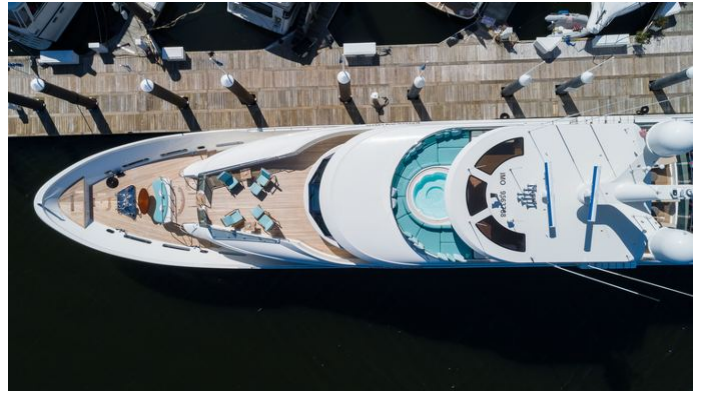

JETSTREAM

Yacht Charter Details for 'Jetstream', the 39.62m Superyacht built by Westport Yachts

SPECIFICATIONS

LENGTH
39.62m / 130'

BEAM DRAFT
7.98m / 26'2 1.9m / 6'3

YEAR REFIT
2014

CRUISING SPEED
20 Knots

MORE PHOTOS, VIDEO OR INTERACTIVE DECK PLANS:

[CLICK HERE](#)

JETSTREAM AMENITIES & TOYS

Jacuzzi

Foredeck Seating With Table

Video On-Demand

At-Anchor Stabilizers

Sunpads