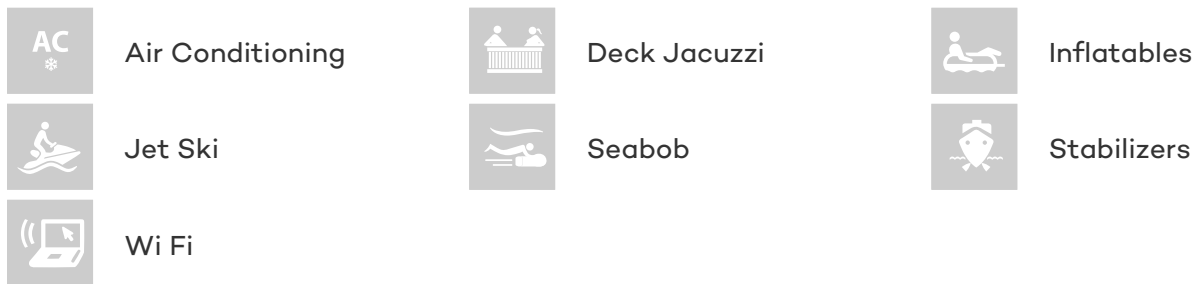

or **SCAN QR CODE**

MORE PHOTOS, VIDEO OR INTERACTIVE DECK PLANS:

 [CLICK HERE](#)

INCONTATTO YACHT CHARTER

Superyacht INCONTATTO was built in 2015 by Benetti. She is a 32.98m / 108ft supreme 108 motor yacht with exterior design by Stefano Righini and interior styling by . INCONTATTO offers accommodation for up to 10 guests in 5 cabins with additional room for her crew of 6. She features a variety of amenities to ensure comfortable charter vacations, including Air Conditioning, WiFi connection on board, Deck Jacuzzi, Air Conditioning, Jacuzzi (on deck), Stabilizers at Anchor and At anchor Stabilizers. She also carries an impressive collection of toys as listed below.

INCONTATTO AMENITIES & TOYS

For a full up-to-date list of leisure facilities or amenities onboard Motor Yacht Incontatto please contact your Yacht Charter Broker prior to booking your vacation. If there is a particular water toy that you would like, but it is not listed, then it may be possible to rent this equipment for you.