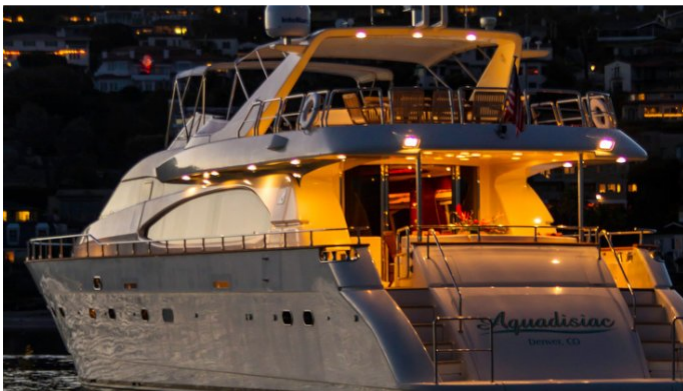

YachtCharterFleet

THE SMARTEST WAY TO SEARCH

SEA HAWK

Yacht Charter Details for 'Sea Hawk', the 25.9m Superyacht built by Azimut

SPECIFICATIONS

LENGTH
25.9m / 85ft

BEAM DRAFT
6.4m / 21ft 1.73m / 6ft

YEAR REFIT
2002 2012

CRUISING SPEED
20 Knots

ACCOMMODATION

GUESTS	CABINS	CREW
8	4	3

CABIN CONFIGURATION
1 Master 1 Double
2 Twin

CHARTER RATES

SUMMER
from
\$38,000 / week + expenses

WINTER
from
\$40,000 / week + expenses

Details correct as of 14 Aug, 2018

FOR MORE INFORMATION:

[CLICK HERE](#) 

or SCAN QR CODE

MORE PHOTOS, VIDEO OR INTERACTIVE DECK PLANS:

[CLICK HERE](#)

SEA HAWK YACHT CHARTER

Superyacht SEA HAWK was built in 2002 by Azimut. She is a 25.9m / 85ft Azimut 85 motor yacht with exterior design by . SEA HAWK offers accommodation for up to 8 guests in 4 cabins with additional room for her crew of 3. She features a variety of amenities to ensure comfortable charter vacations, including . She also carries an impressive collection of toys as listed below.

SEA HAWK AMENITIES & TOYS

For a full up-to-date list of leisure facilities or amenities onboard Motor Yacht Sea Hawk please contact your Yacht Charter Broker prior to booking your vacation. If there is a particular water toy that you would like, but it is not listed, then it may be possible to rent this equipment for you.