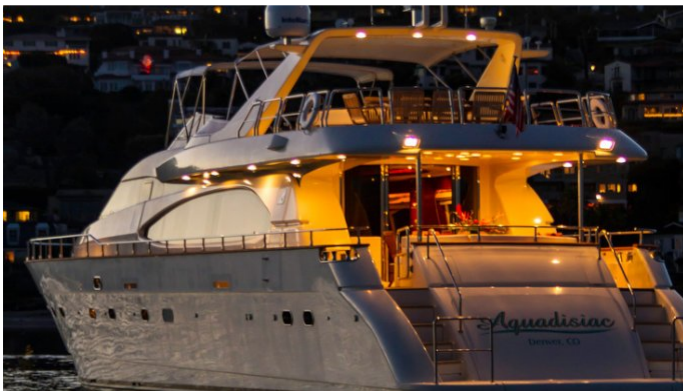

YachtCharterFleet

THE SMARTEST WAY TO SEARCH

SEA HAWK

Yacht Charter Details for 'Sea Hawk', the 25.9m Superyacht built by Azimut

SPECIFICATIONS

LENGTH
25.9m / 85ft

BEAM **DRAFT**
6.4m / 21ft 1.73m / 6ft

YEAR **REFIT**
2002 2012

CRUISING SPEED
20 Knots

ACCOMMODATION

GUESTS **CABINS** **CREW**
8 **4** **3**

CABIN CONFIGURATION
1 Master 1 Double
2 Twin

CHARTER RATES

SUMMER
from
\$38,000 / week + expenses

WINTER
from
\$40,000 / week + expenses

Details correct as of 13 Nov, 2018

FOR MORE INFORMATION:

[CLICK HERE](#) 

or SCAN QR CODE

MORE PHOTOS, VIDEO OR INTERACTIVE DECK PLANS:

[CLICK HERE](#)

SEA HAWK YACHT CHARTER

Superyacht SEA HAWK was built in 2002 by Azimut. She is a 25.9m / 85ft Azimut 85 motor yacht with exterior design by . SEA HAWK offers accommodation for up to 8 guests in 4 cabins with additional room for her crew of 3. She features a variety of amenities to ensure comfortable charter vacations, including . She also carries an impressive collection of toys as listed below.

SEA HAWK AMENITIES & TOYS

For a full up-to-date list of leisure facilities or amenities onboard Motor Yacht Sea Hawk please contact your Yacht Charter Broker prior to booking your vacation. If there is a particular water toy that you would like, but it is not listed, then it may be possible to rent this equipment for you.