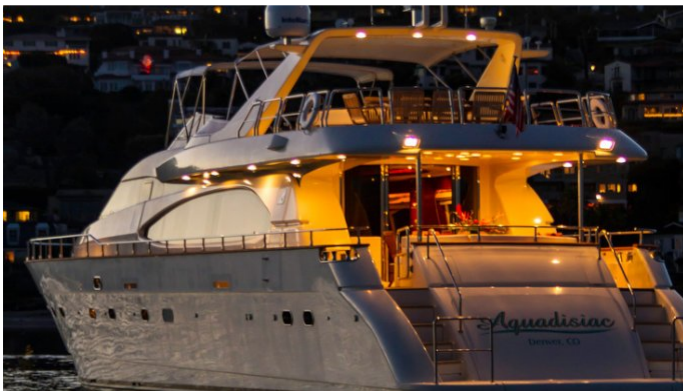

YachtCharterFleet

THE SMARTEST WAY TO SEARCH

SEA HAWK

Yacht Charter Details for 'Sea Hawk', the 25.9m Superyacht built by Azimut

SPECIFICATIONS

LENGTH
25.9m / 85ft

BEAM DRAFT
6.4m / 21ft 1.73m / 6ft

YEAR REFIT
2002 2012

CRUISING SPEED
20 Knots

ACCOMMODATION

GUESTS	CABINS	CREW
8	4	3

CABIN CONFIGURATION
1 Master 1 Double
2 Twin

CHARTER RATES

SUMMER
from
\$38,000 / week + expenses

WINTER
from
\$40,000 / week + expenses

Details correct as of 17 Aug, 2018

FOR MORE INFORMATION:

[CLICK HERE](#) 

or SCAN QR CODE

MORE PHOTOS, VIDEO OR INTERACTIVE DECK PLANS:

[CLICK HERE](#)

SEA HAWK YACHT CHARTER

Superyacht SEA HAWK was built in 2002 by Azimut. She is a 25.9m / 85ft Azimut 85 motor yacht with exterior design by . SEA HAWK offers accommodation for up to 8 guests in 4 cabins with additional room for her crew of 3. She features a variety of amenities to ensure comfortable charter vacations, including . She also carries an impressive collection of toys as listed below.

SEA HAWK AMENITIES & TOYS

For a full up-to-date list of leisure facilities or amenities onboard Motor Yacht Sea Hawk please contact your Yacht Charter Broker prior to booking your vacation. If there is a particular water toy that you would like, but it is not listed, then it may be possible to rent this equipment for you.