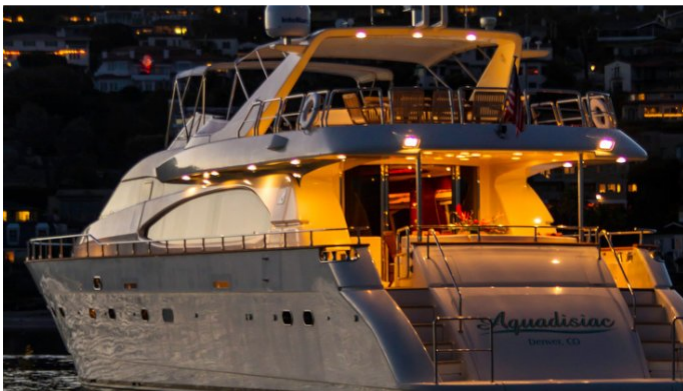

SEA HAWK

Yacht Charter Details for 'Sea Hawk', the 25.9m Superyacht built by Azimut

SPECIFICATIONS

LENGTH
25.9m / 85ft

BEAM DRAFT
6.4m / 21ft 1.73m / 6ft

YEAR REFIT
2002 2012

CRUISING SPEED
20 Knots

ACCOMMODATION

[CLICK HERE](#) 

or SCAN QR CODE

MORE PHOTOS, VIDEO OR INTERACTIVE DECK PLANS:

[CLICK HERE](#)

SEA HAWK YACHT CHARTER

Superyacht SEA HAWK was built in 2002 by Azimut. She is a 25.9m / 85ft Azimut 85 motor yacht with exterior design by . SEA HAWK offers accommodation for up to 8 guests in 4 cabins with additional room for her crew of 3. She features a variety of amenities to ensure comfortable charter vacations, including . She also carries an impressive collection of toys as listed below.

SEA HAWK AMENITIES & TOYS

For a full up-to-date list of leisure facilities or amenities onboard Motor Yacht Sea Hawk please contact your Yacht Charter Broker prior to booking your vacation. If there is a particular water toy that you would like, but it is not listed, then it may be possible to rent this equipment for you.