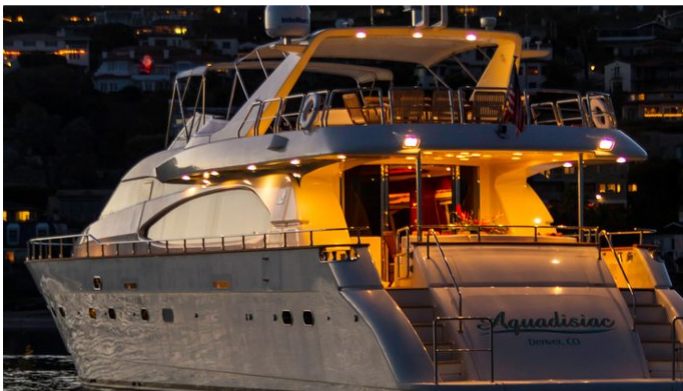

YachtCharterFleet

THE SMARTEST WAY TO SEARCH

SEA HAWK

Yacht Charter Details for 'Sea Hawk', the 25.9m Superyacht built by Azimut

SPECIFICATIONS

LENGTH
25.9m / 85'

BEAM DRAFT
6.4m / 21' 1.73m / 5'8"

YEAR REFIT
2002 2012

CRUISING SPEED
20 Knots

ACCOMMODATION

GUESTS	CABINS	CREW
8	4	4

CABIN CONFIGURATION

1 Master	1 Double
2 Twin	2 Pullman

CHARTER RATES

SUMMER
from
\$38,000 / week + expenses

WINTER
from
\$40,000 / week + expenses

Details correct as of 28 Oct, 2021

FOR MORE INFORMATION:

[CLICK HERE](#) 

or SCAN QR CODE

MORE PHOTOS, VIDEO OR INTERACTIVE DECK PLANS:

[CLICK HERE](#)

SEA HAWK YACHT CHARTER

Superyacht SEA HAWK was built in 2002 by Azimut. She is a 25.9m / 85' Azimut 85 Ultimate motor yacht with exterior design by Azimut and interior styling by Azimut. Sea Hawk offers accommodation for up to 8 guests in 4 cabins with additional room for her crew of 4. She features a variety of amenities to ensure comfortable charter vacations, including, Bow Thruster & Tender Garage. She also carries an impressive collection of toys as listed below.

SEA HAWK AMENITIES & TOYS

Tender Garage

Bow Thruster

For a full up-to-date list of leisure facilities or amenities onboard Motor Yacht Sea Hawk please contact your Yacht Charter Broker prior to booking your vacation. If there is a particular water toy that you would like, but it is not listed, then it may be possible to rent this equipment for you.