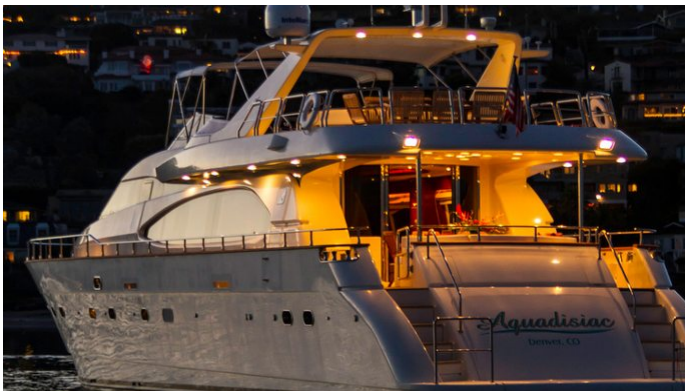

SEA HAWK

Yacht Charter Details for 'Sea Hawk', the 25.9m Superyacht built by Azimut

SPECIFICATIONS

LENGTH
25.9m / 85'

BEAM DRAFT
6.4m / 21' 1.73m / 5'8

YEAR REFIT
2002 2012

CRUISING SPEED
20 Knots

ACCOMMODATION

GUESTS	CABINS	CREW
8	4	4

CABIN CONFIGURATION

1 Master	1 Double
2 Twin	2 Pullman

CHARTER RATES

SUMMER
from
\$38,000 / week + expenses

WINTER
from
\$40,000 / week + expenses

Details correct as of 4 Aug, 2024

FOR MORE INFORMATION:

[CLICK HERE](#) 

or SCAN QR CODE

MORE PHOTOS, VIDEO OR INTERACTIVE DECK PLANS:

[CLICK HERE](#)

SEA HAWK YACHT CHARTER

Superyacht SEA HAWK was built in 2002 by Azimut. She is a 25.9m / 85' Azimut 85 Ultimate motor yacht with exterior design by Stefano Righini and interior styling by Azimut . Sea Hawk offers accommodation for up to 8 guests in 4 cabins with additional room for her crew of 4. She features a variety of amenities to ensure comfortable charter vacations, including, Bow Thruster & Tender Garage. She also carries an impressive collection of toys as listed below.

SEA HAWK AMENITIES & TOYS

Tender Garage

Bow Thruster

For a full up-to-date list of leisure facilities or amenities onboard Motor Yacht Sea Hawk please contact your Yacht Charter Broker prior to booking your vacation. If there is a particular water toy that you would like, but it is not listed, then it may be possible to rent this equipment for you.