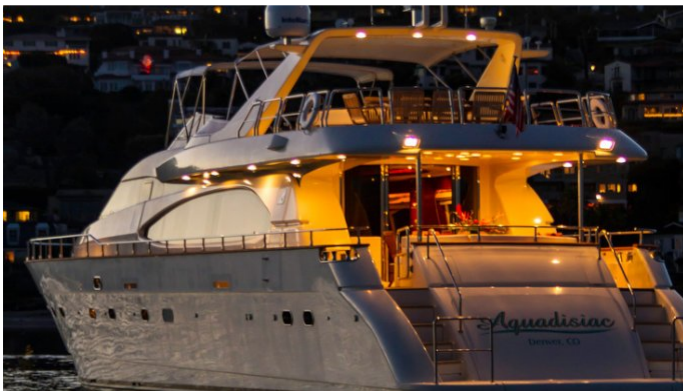

MORE PHOTOS, VIDEO OR INTERACTIVE DECK PLANS:

[CLICK HERE](#)