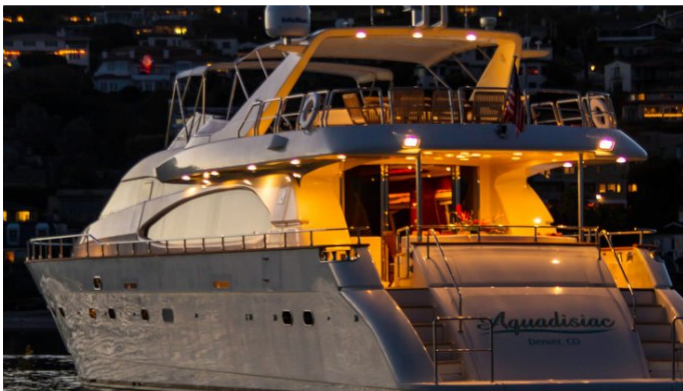

YachtCharterFleet

THE SMARTEST WAY TO SEARCH

SEA HAWK

Yacht Charter Details for 'Sea Hawk', the 25.9m Superyacht built by Azimut

SPECIFICATIONS

LENGTH
25.9m / 85ft

BEAM DRAFT
6.4m / 21ft 1.73m / 6ft

YEAR REFIT
2002 2012

CRUISING SPEED
20 Knots

ACCOMMODATION

GUESTS	CABINS	CREW
8	4	3

CABIN CONFIGURATION
1 Master 1 Double
2 Twin

CHARTER RATES

SUMMER
from
\$38,000 / week + expenses

WINTER
from
\$40,000 / week + expenses

Details correct as of 16 Aug, 2018

FOR MORE INFORMATION:

[CLICK HERE](#) 

or SCAN QR CODE

MORE PHOTOS, VIDEO OR INTERACTIVE DECK PLANS:

[CLICK HERE](#)

SEA HAWK YACHT CHARTER

Superyacht SEA HAWK was built in 2002 by Azimut. She is a 25.9m / 85ft Azimut 85 motor yacht with exterior design by . SEA HAWK offers accommodation for up to 8 guests in 4 cabins with additional room for her crew of 3. She features a variety of amenities to ensure comfortable charter vacations, including . She also carries an impressive collection of toys as listed below.

SEA HAWK AMENITIES & TOYS

For a full up-to-date list of leisure facilities or amenities onboard Motor Yacht Sea Hawk please contact your Yacht Charter Broker prior to booking your vacation. If there is a particular water toy that you would like, but it is not listed, then it may be possible to rent this equipment for you.