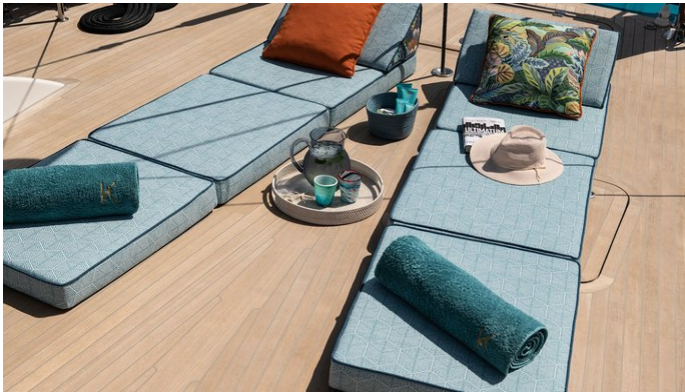

Details correct as of 17 May, 2025

FOR MORE INFORMATION:

[CLICK HERE](#)

or SCAN QR CODE

MORE PHOTOS, VIDEO OR INTERACTIVE DECK PLANS:

[CLICK HERE](#)

KARIBU YACHT CHARTER

Superyacht KARIBU was built in 2013 by Oyster Yachts. She is a 27m / 88'7 Oyster 885 sail yacht with exterior design by Rob Humphreys and interior styling by Design Unlimited . Karibu offers accommodation for up to 8 guests in 4 cabins with additional room for her crew of . She features a variety of amenities to ensure comfortable charter vacations. She also carries an impressive collection of toys as listed below.

KARIBU AMENITIES & TOYS

Bow Thruster

Stern Thruster

Outdoor Shower

Swimming Platform

Sunpads

Air Conditioning

BBQ

For a full up-to-date list of leisure facilities or amenities onboard Sail Yacht Karibu please contact your Yacht Charter Broker prior to booking your vacation. If there is a particular water toy that you would like, but it is not listed, then it may be possible to rent this equipment for you.