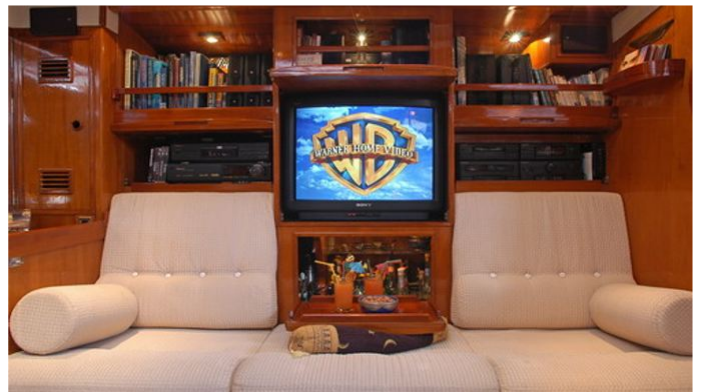

CRUISING SPEED
8 Knots

ACCOMMODATION

GUESTS	CABINS	CREW
6	3	2

CABIN CONFIGURATION

1 Master	1 VIP
1 Double	2 Convertible

CHARTER RATES

SUMMER
from
€11,800 / week + expenses

WINTER
from
€11,800 / week + expenses

Details correct as of 18 Oct, 2021

FOR MORE INFORMATION:

[CLICK HERE](#) 

or SCAN QR CODE

MORE PHOTOS, VIDEO OR INTERACTIVE DECK PLANS:

[CLICK HERE](#)

SHAITAN YACHT CHARTER

Superyacht SHAITAN was built in 1974 by Nautor's Swan. She is a 20m / 65'7" sail yacht with exterior design by . Shaitan offers accommodation for up to 6 guests in 3 cabins with additional room for her crew of 2. She features a variety of amenities to ensure comfortable charter vacations, including Air Conditioning. She also carries an impressive collection of toys as listed below.

SHAITAN AMENITIES & TOYS

 AC
*

Air Conditioning

For a full up-to-date list of leisure facilities or amenities onboard Sail Yacht Shaitan please contact your Yacht Charter Broker prior to booking your vacation. If there is a particular water toy that you would like, but it is not listed, then it may be possible to rent this equipment for you.