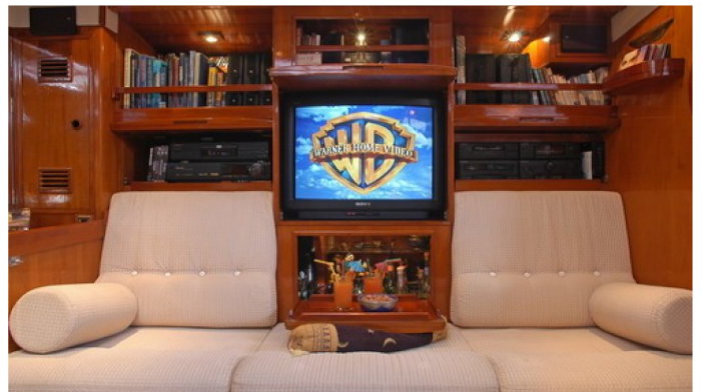

FOR MORE INFORMATION:

[CLICK HERE](#) 

or SCAN QR CODE

MORE PHOTOS, VIDEO OR INTERACTIVE DECK PLANS:

 [CLICK HERE](#)

SHAITAN YACHT CHARTER

Superyacht SHAITAN was built in 1974 by Nautor's Swan. She is a 20m / 66ft sail yacht with exterior design by and interior styling by . SHAITAN offers accommodation for up to 6 guests in 3 cabins with additional room for her crew of 2. She features a variety of amenities to ensure comfortable charter vacations, including Air Conditioning and Air Conditioning. She also carries an impressive collection of toys as listed below.

SHAITAN AMENITIES & TOYS

Air Conditioning

Snorkeling

Towable Toys

For a full up-to-date list of leisure facilities or amenities onboard Sail Yacht Shaitan please contact your Yacht Charter Broker prior to booking your vacation. If there is a particular water toy that you would like, but it is not listed, then it may be possible to rent this equipment for you.