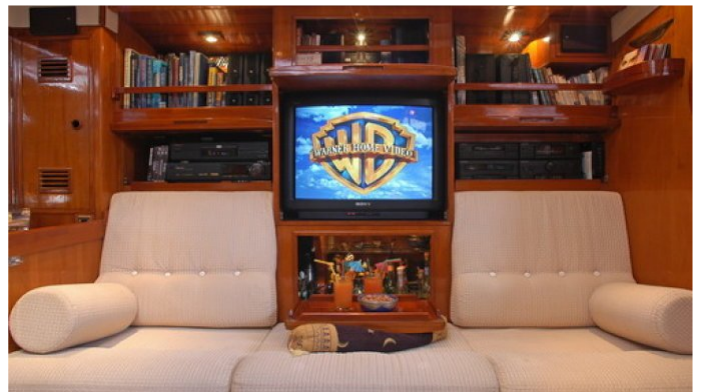

MORE PHOTOS, VIDEO OR INTERACTIVE DECK PLANS:

[CLICK HERE](#)