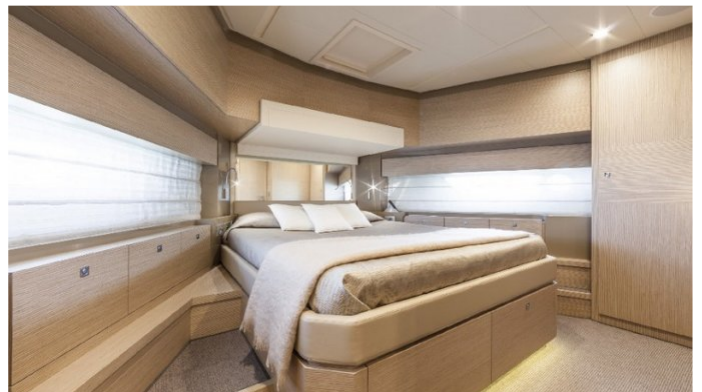

MORE PHOTOS, VIDEO OR INTERACTIVE DECK PLANS:

[CLICK HERE](#)