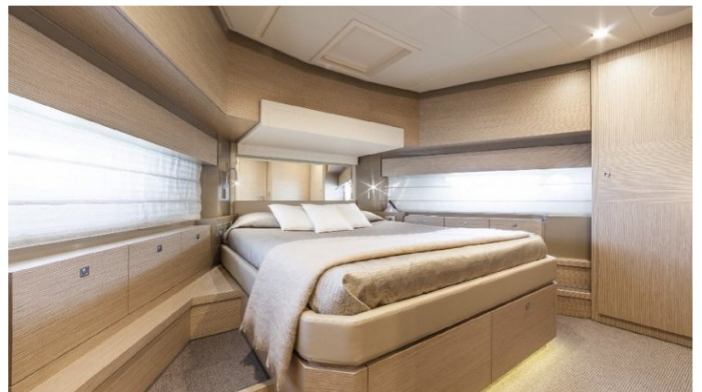

YEAR
2012

CRUISING SPEED
26 Knots

ACCOMMODATION

GUESTS	CABINS	CREW
8	4	3

CABIN CONFIGURATION

1 Master 1 Vip
2 Twin

CHARTER RATES

Details correct as of 24 May, 2018

FOR MORE INFORMATION:

[CLICK HERE](#) 

or SCAN QR CODE

MORE PHOTOS, VIDEO OR INTERACTIVE DECK PLANS:

 [CLICK HERE](#)

SEA WIND YACHT CHARTER

Superyacht SEA WIND was built in 2012 by Ferretti. She is a 21.79m / 71ft motor yacht with exterior design by and interior styling by . SEA WIND offers accommodation for up to 8 guests in 4 cabins with additional room for her crew of 3. She features a variety of amenities to ensure comfortable charter vacations, including Air Conditioning and Stabilizers at Anchor. She also carries an impressive collection of toys as listed below.