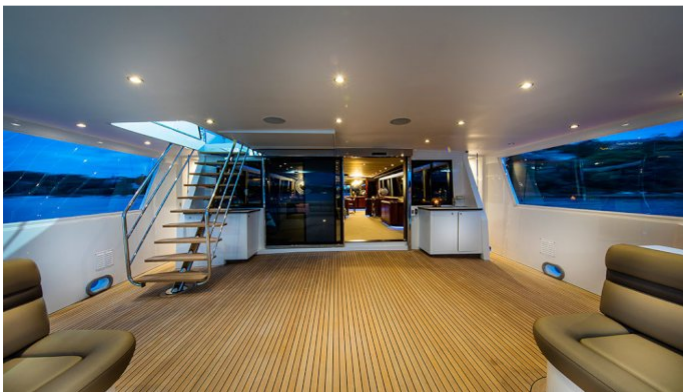

MORE PHOTOS, VIDEO OR INTERACTIVE DECK PLANS:

[CLICK HERE](#)

This document is not contractual. The yacht charters and their particulars displayed in the results above are displayed in good faith and whilst believed to be correct are not guaranteed. YachtCharterFleet.com does not warrant or assume any legal liability or responsibility for the accuracy, completeness, or usefulness of any information and/or images displayed. All information is subject to change without notice and is without warranty. Your preferred charter broker should provide you with yacht specifications, brochure and rates for your chosen dates during your charter yacht selection process. Starting prices are shown in a range of currencies for a one-week charter, unless otherwise indicated.