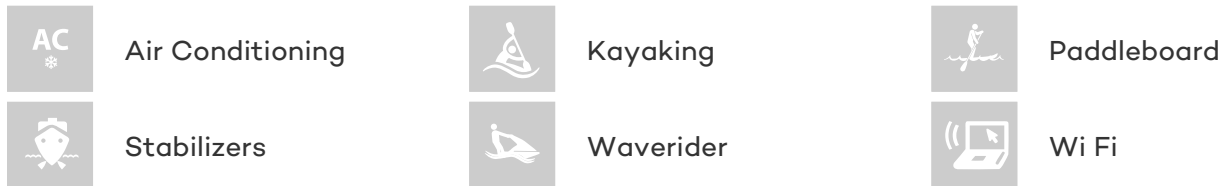

CORROBOREE YACHT CHARTER

Superyacht CORROBOREE was built in 1988 by Lloyds Ships. She is a 33.5m / 110ft motor yacht with exterior design by and interior styling by . CORROBOREE offers accommodation for up to 12 guests in 5 cabins with additional room for her crew of 6. She features a variety of amenities to ensure comfortable charter vacations, including Air Conditioning, Air Conditioning, Stabilizers at Anchor, At anchor Stabilizers, Stabilisers underway, Stabilisers underway and Swimming Platform. She also carries an impressive collection of toys as listed below.

CORROBOREE AMENITIES & TOYS

For a full up-to-date list of leisure facilities or amenities onboard Motor Yacht Corroboree please contact your Yacht Charter Broker prior to booking your vacation. If there is a particular water toy that you would like, but it is not listed, then it may be possible to rent this equipment for you.

MORE TENDERS, TOYS & YACHT AMMENITIES INFO:

[CLICK HERE](#)

CHARTER CORROBOREE

If you are interested in chartering CORROBOREE please contact your yacht charter broker for more information about booking a luxury charter vacation on board this Lloyds Ships superyacht .