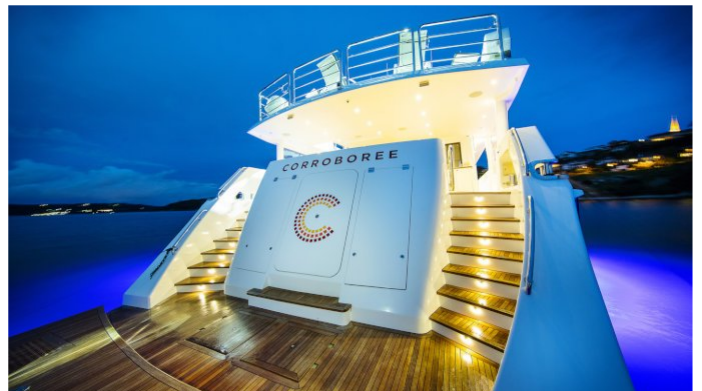

MORE PHOTOS, VIDEO OR INTERACTIVE DECK PLANS:

[CLICK HERE](#)

This document is not contractual. The yacht charters and their particulars displayed in the results above are displayed in good faith and whilst believed to be correct are not guaranteed. YachtCharterFleet.com does not warrant or assume any legal liability or responsibility for the accuracy, completeness, or usefulness of any information and/or images displayed. All information is subject to change without notice and is without warranty. Your preferred charter broker should provide you with yacht specifications, brochure and rates for your chosen dates during your charter yacht selection process. Starting prices are shown in a range of currencies for a one-week charter, unless otherwise indicated.