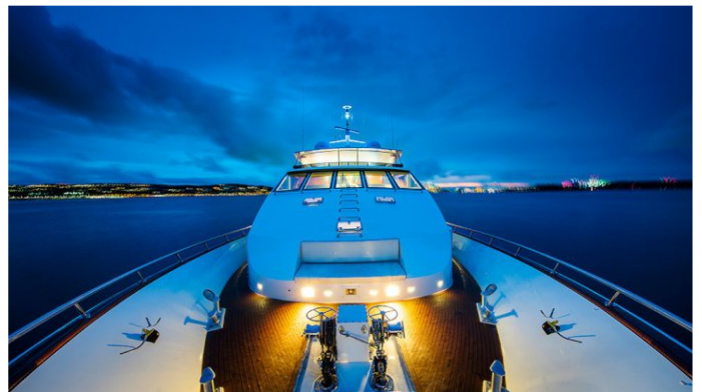

CORROBOREE

Yacht Charter Details for 'Corroboree', the 33.5m Superyacht built by Lloyds Ships

SPECIFICATIONS

LENGTH
33.5m / 110ft

BEAM DRAFT
7.5m / 25ft 3.2m / 10ft

YEAR REFIT
1988 2015

CRUISING SPEED
13 Knots

FOR MORE INFORMATION:

[CLICK HERE](#) 

or SCAN QR CODE

MORE PHOTOS, VIDEO OR INTERACTIVE DECK PLANS:

[CLICK HERE](#)

CORROBOREE YACHT CHARTER

Superyacht CORROBOREE was built in 1988 by Lloyds Ships. She is a 33.5m / 110ft motor yacht with exterior design by and interior styling by . CORROBOREE offers accommodation for up to 12 guests in 5 cabins with additional room for her crew of 6. She features a variety of amenities to ensure comfortable charter vacations, including Air Conditioning, Air Conditioning, Stabilizers at Anchor, At anchor Stabilizers, Stabilisers underway and Stabilisers underway. She also carries an impressive collection of toys as listed below.

CORROBOREE AMENITIES & TOYS

Air Conditioning

Stabilizers

For a full up-to-date list of leisure facilities or amenities onboard Motor Yacht Corroboree please contact your Yacht Charter Broker prior to booking your vacation. If there is a particular water toy that you would like, but it is not listed, then it may be possible to rent this equipment for you.