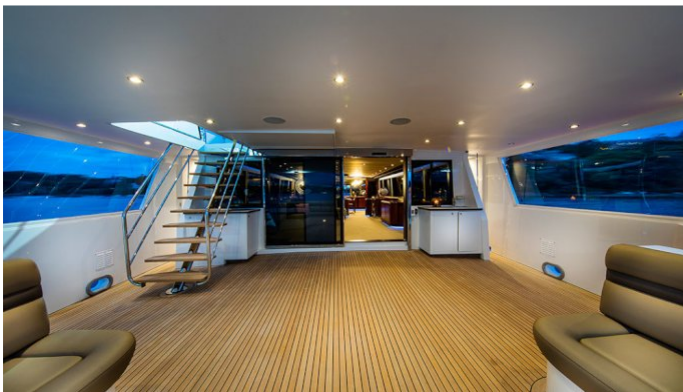

ACCOMMODATION

GUESTS CABINS CREW
12 5 6

CABIN CONFIGURATION
1 Master 3 Vip
1 Single

CHARTER RATES

SUMMER
from
\$80,000 / week + expenses

WINTER
from
\$80,000 / week + expenses

Details correct as of 23 May, 2017

FOR MORE INFORMATION:

[CLICK HERE](#) 

or SCAN QR CODE

MORE PHOTOS, VIDEO OR INTERACTIVE DECK PLANS:

[CLICK HERE](#)

CORROBOREE YACHT CHARTER

Superyacht CORROBOREE was built in 1988 by Lloyds Ships. She is a 33.5m / 110ft motor yacht with exterior design by and interior styling by . CORROBOREE offers accommodation for up to 12 guests in 5 cabins with additional room for her crew of 6. She features a variety of amenities to ensure comfortable charter vacations, including Air Conditioning, Air Conditioning, Stabilizers at Anchor, At anchor Stabilizers, Stabilisers underway and Stabilisers underway. She also carries an impressive collection of toys as listed below.