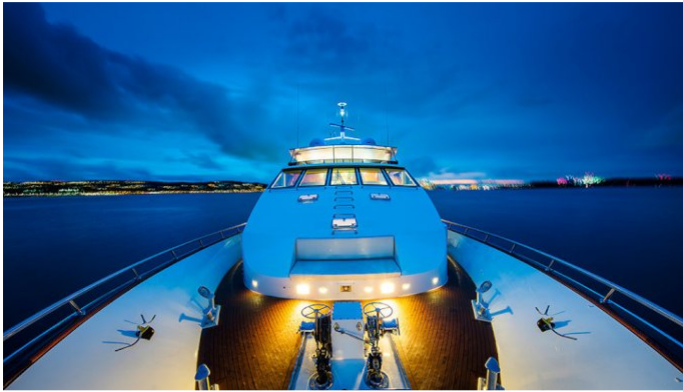

CORROBOREE

Yacht Charter Details for 'Corroboree', the 33.5m Superyacht built by Lloyds Ships

SPECIFICATIONS

LENGTH
33.5m / 110ft

BEAM DRAFT
7.5m / 25ft 3.2m / 10ft

YEAR REFIT
1988 2015

CRUISING SPEED
13 Knots

FOR MORE INFORMATION:

[CLICK HERE](#) 

or SCAN QR CODE

MORE PHOTOS, VIDEO OR INTERACTIVE DECK PLANS:

[CLICK HERE](#)

CORROBOREE YACHT CHARTER

Superyacht CORROBOREE was built in 1988 by Lloyds Ships. She is a 33.5m / 110ft motor yacht with exterior design by and interior styling by . CORROBOREE offers accommodation for up to 12 guests in 5 cabins with additional room for her crew of 6. She features a variety of amenities to ensure comfortable charter vacations, including Air Conditioning, Air Conditioning, Stabilizers at Anchor, At anchor Stabilizers, Stabilisers underway and Stabilisers underway. She also carries an impressive collection of toys as listed below.

CORROBOREE AMENITIES & TOYS

Air Conditioning

Stabilizers

For a full up-to-date list of leisure facilities or amenities onboard Motor Yacht Corroboree please contact your Yacht Charter Broker prior to booking your vacation. If there is a particular water toy that you would like, but it is not listed, then it may be possible to rent this equipment for you.