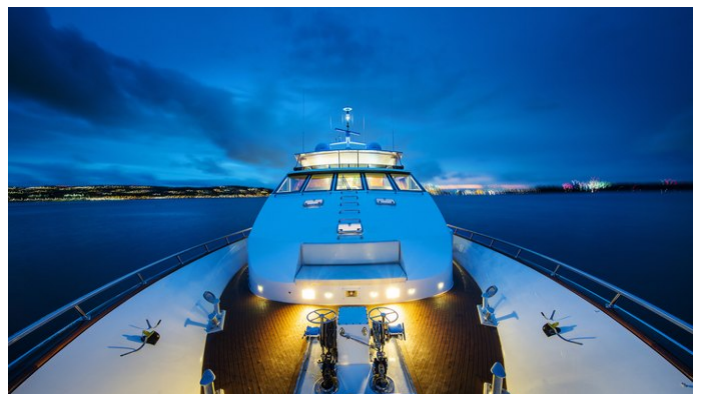

MORE PHOTOS, VIDEO OR INTERACTIVE DECK PLANS:

[CLICK HERE](#)