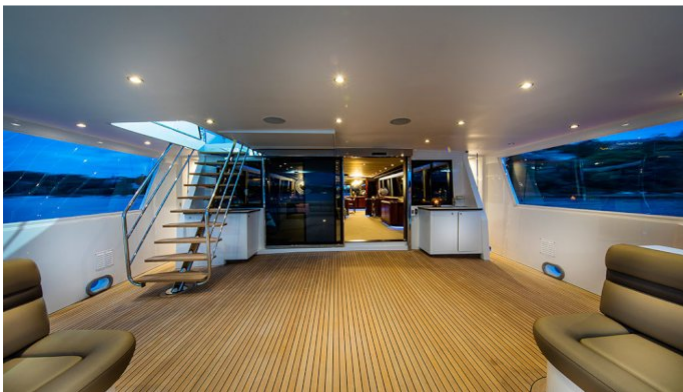

ACCOMMODATION

GUESTS CABINS CREW
12 5 6

CABIN CONFIGURATION
1 Master 3 Vip
1 Single

CHARTER RATES

SUMMER
from
\$80,000 / week + expenses

WINTER
from
\$80,000 / week + expenses

Details correct as of 25 Jun, 2017

FOR MORE INFORMATION:

[CLICK HERE](#) 

or SCAN QR CODE

MORE PHOTOS, VIDEO OR INTERACTIVE DECK PLANS:

[CLICK HERE](#)

CORROBOREE YACHT CHARTER

Superyacht CORROBOREE was built in 1988 by Lloyds Ships. She is a 33.5m / 110ft motor yacht with exterior design by and interior styling by . CORROBOREE offers accommodation for up to 12 guests in 5 cabins with additional room for her crew of 6. She features a variety of amenities to ensure comfortable charter vacations, including Air Conditioning, Air Conditioning, Stabilizers at Anchor, At anchor Stabilizers, Stabilisers underway and Stabilisers underway. She also carries an impressive collection of toys as listed below.