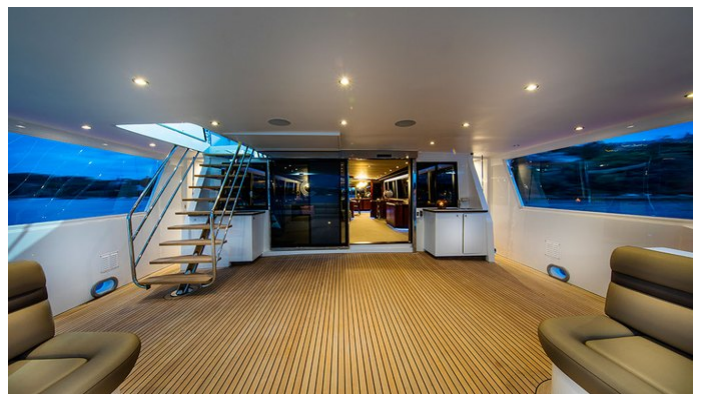

MORE PHOTOS, VIDEO OR INTERACTIVE DECK PLANS:

[CLICK HERE](#)