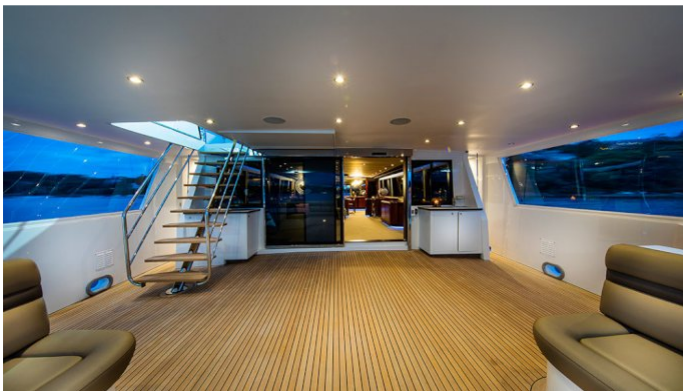

MORE PHOTOS, VIDEO OR INTERACTIVE DECK PLANS:

[CLICK HERE](#)

This document is not contractual. The yacht charters and their particulars displayed in the results above are displayed in good faith and whilst believed to be correct are not guaranteed. YachtCharterFleet.com does not warrant or assume any legal liability or responsibility for the accuracy, completeness, or usefulness of any information and/or images displayed. All information is subject to change without notice and is without warranty. Your preferred charter broker should provide you with yacht specifications, brochure and rates for your chosen dates during your charter yacht selection process. Starting prices are shown in a range of currencies for a one-week charter, unless otherwise indicated.