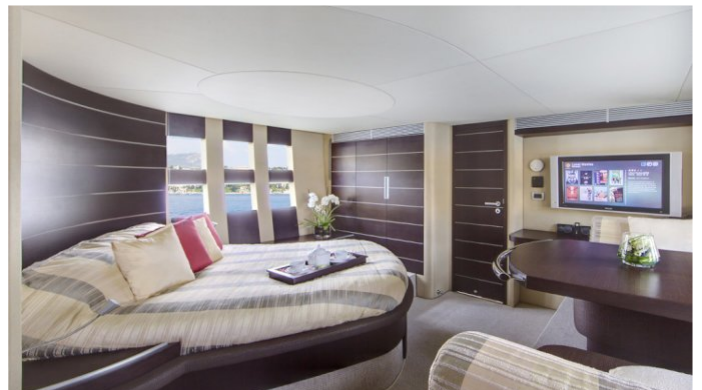

CRUISING SPEED
25 Knots

ACCOMMODATION

GUESTS	CABINS	CREW
6	3	2

CABIN CONFIGURATION

1 Master 1 Vip
1 Twin

CHARTER RATES

Details correct as of 21 Feb, 2018

FOR MORE INFORMATION:

[CLICK HERE](#) 

or SCAN QR CODE

MORE PHOTOS, VIDEO OR INTERACTIVE DECK PLANS:

[CLICK HERE](#)

MINX YACHT CHARTER

Superyacht MINX was built in 2006 by Azimut. She is a 21m / 69ft azimut 68s motor yacht with exterior design by and interior styling by Azimut. MINX offers accommodation for up to 6 guests in 3 cabins with additional room for her crew of 2. She features a variety of amenities to ensure comfortable charter vacations, including Air Conditioning and Air Conditioning. She also carries an impressive collection of toys as listed below.

MINX AMENITIES & TOYS

Air Conditioning

Jet Ski

Snorkeling

Water Ski

For a full up-to-date list of leisure facilities or amenities onboard Motor Yacht Minx please contact your Yacht Charter Broker prior to booking your vacation. If there is a particular water toy that you would like, but it is not listed, then it may be possible to rent this equipment for you.