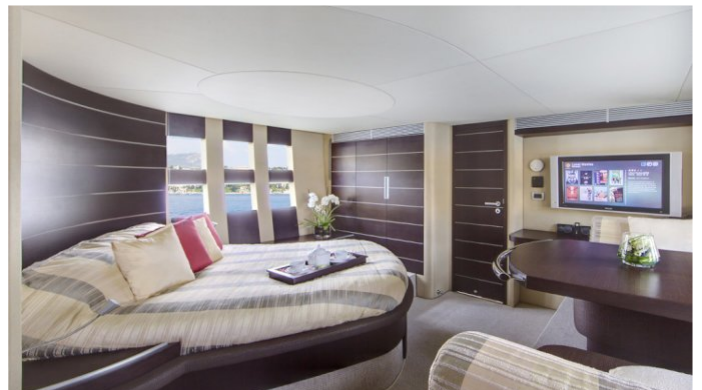

MORE PHOTOS, VIDEO OR INTERACTIVE DECK PLANS:

[CLICK HERE](#)