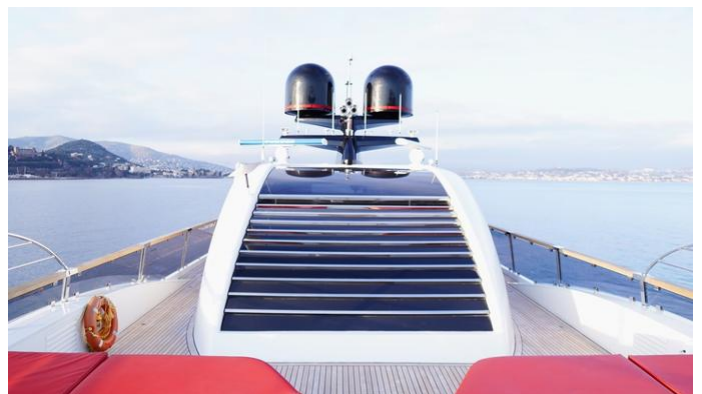

MORE PHOTOS, VIDEO OR INTERACTIVE DECK PLANS: