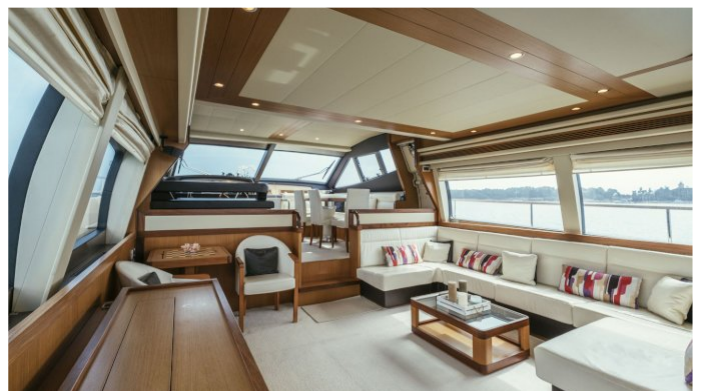

CRUISING SPEED
24 Knots

ACCOMMODATION

GUESTS	CABINS	CREW
6	3	2

CABIN CONFIGURATION
1 Master 1 Vip
1 Double

CHARTER RATES

SUMMER
from
€22,000 / week + expenses

WINTER
from
€22,000 / week + expenses

Details correct as of 17 Nov, 2018

FOR MORE INFORMATION:

[CLICK HERE](#) 

or SCAN QR CODE

MORE PHOTOS, VIDEO OR INTERACTIVE DECK PLANS:

 [CLICK HERE](#)

TO ESCAPE YACHT CHARTER

Superyacht TO ESCAPE was built in 2005 by Ferretti. She is a 21m / 69ft motor yacht with exterior design by . TO ESCAPE offers accommodation for up to 6 guests in 3 cabins with additional room for her crew of 2. She features a variety of amenities to ensure comfortable charter vacations, including Air Conditioning and WiFi connection on board. She also carries an impressive collection of toys as listed below.

TO ESCAPE AMENITIES & TOYS

Air Conditioning

Snorkeling

Towable Toys

Water Ski

Wi Fi

For a full up-to-date list of leisure facilities or amenities onboard Motor Yacht To Escape please contact your Yacht Charter Broker prior to booking your vacation. If there is a particular water toy that you would like, but it is not listed, then it may be possible to rent this equipment for you.