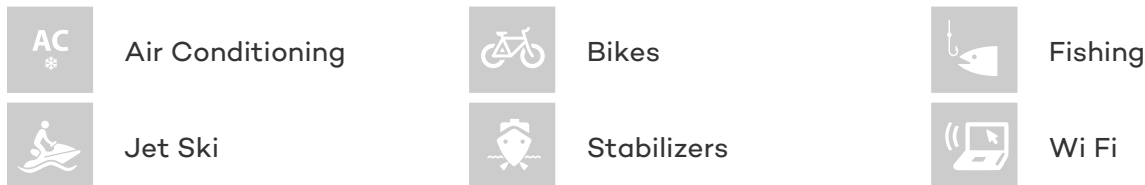

SAPUCAI YACHT CHARTER

Superyacht SAPUCAI was built in 2008 by President. She is a 21.15m / 69ft motor yacht with exterior design by . SAPUCAI offers accommodation for up to 8 guests in 4 cabins with additional room for her crew of 3. She features a variety of amenities to ensure comfortable charter vacations, including Air Conditioning, WiFi connection on board and Stabilizers at Anchor. She also carries an impressive collection of toys as listed below.

SAPUCAI AMENITIES & TOYS

For a full up-to-date list of leisure facilities or amenities onboard Motor Yacht Sapucaí please contact your Yacht Charter Broker prior to booking your vacation. If there is a particular water toy that you would like, but it is not listed, then it may be possible to rent this equipment for you.

MORE TENDERS, TOYS & YACHT AMMENITIES INFO:

[CLICK HERE](#)

CHARTER SAPUCAI

If you are interested in chartering SAPUCAI please contact your yacht charter broker for more information about booking a luxury charter vacation on board this President superyacht .