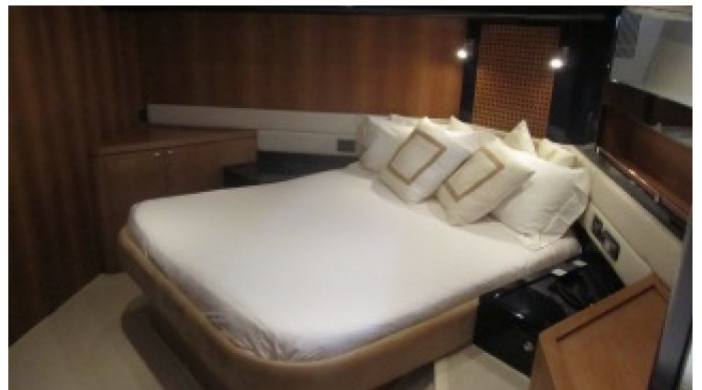

GUESTS	CABINS	CREW
6	3	2

CABIN CONFIGURATION

1 Master 1 Double
1 Twin

CHARTER RATES

Details correct as of 19 Aug, 2018

FOR MORE INFORMATION:

[CLICK HERE](#) 

or SCAN QR CODE

MORE PHOTOS, VIDEO OR INTERACTIVE DECK PLANS:

[CLICK HERE](#)

ARCHIMEDES YACHT CHARTER

Superyacht ARCHIMEDES was built in 2002 by Riva. She is a 21.3m / 70ft motor yacht with exterior design by . ARCHIMEDES offers accommodation for up to 6 guests in 3 cabins with additional room for her crew of 2. She features a variety of amenities to ensure comfortable charter vacations, including Air Conditioning. She also carries an impressive collection of toys as listed below.

ARCHIMEDES AMENITIES & TOYS

 AC

Air Conditioning

For a full up-to-date list of leisure facilities or amenities onboard Motor Yacht Archimedes please contact your Yacht Charter Broker prior to booking your vacation. If there is a particular water toy that you would like, but it is not listed, then it may be possible to rent this equipment for you.