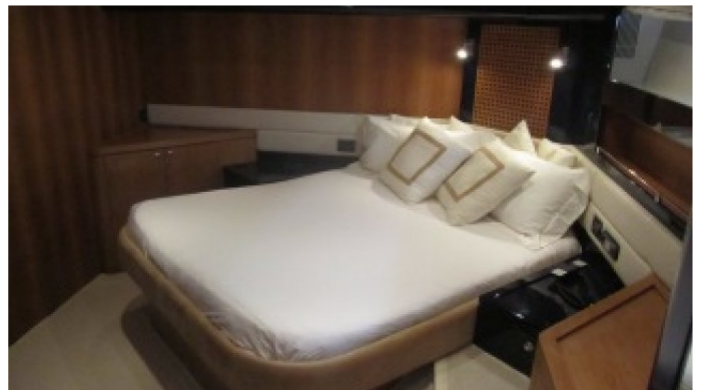

MORE PHOTOS, VIDEO OR INTERACTIVE DECK PLANS:

[CLICK HERE](#)