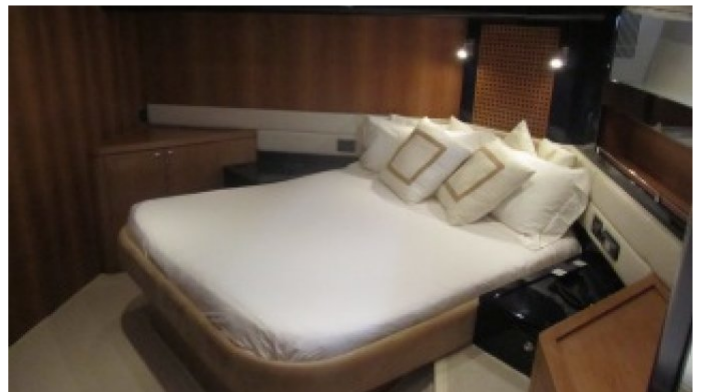

MORE PHOTOS, VIDEO OR INTERACTIVE DECK PLANS:

[CLICK HERE](#)