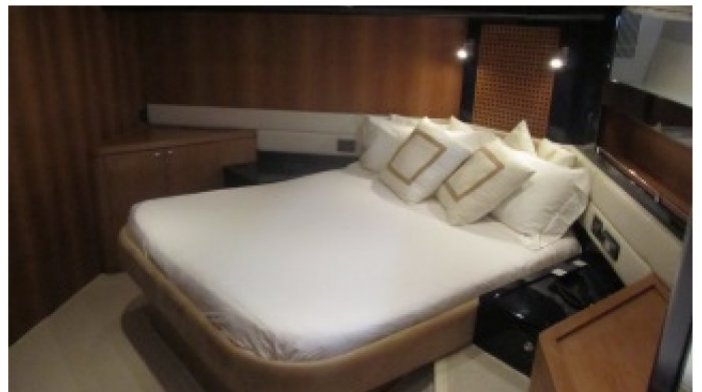

GUESTS	CABINS	CREW
6	3	2

CABIN CONFIGURATION

1 Master 1 Double
1 Twin

CHARTER RATES

Details correct as of 22 Sep, 2018

FOR MORE INFORMATION:

[CLICK HERE](#) 

or SCAN QR CODE

MORE PHOTOS, VIDEO OR INTERACTIVE DECK PLANS:

[CLICK HERE](#)

ARCHIMEDES YACHT CHARTER

Superyacht ARCHIMEDES was built in 2002 by Riva. She is a 21.3m / 70ft motor yacht with exterior design by . ARCHIMEDES offers accommodation for up to 6 guests in 3 cabins with additional room for her crew of 2. She features a variety of amenities to ensure comfortable charter vacations, including Air Conditioning. She also carries an impressive collection of toys as listed below.

ARCHIMEDES AMENITIES & TOYS

 AC

Air Conditioning

For a full up-to-date list of leisure facilities or amenities onboard Motor Yacht Archimedes please contact your Yacht Charter Broker prior to booking your vacation. If there is a particular water toy that you would like, but it is not listed, then it may be possible to rent this equipment for you.