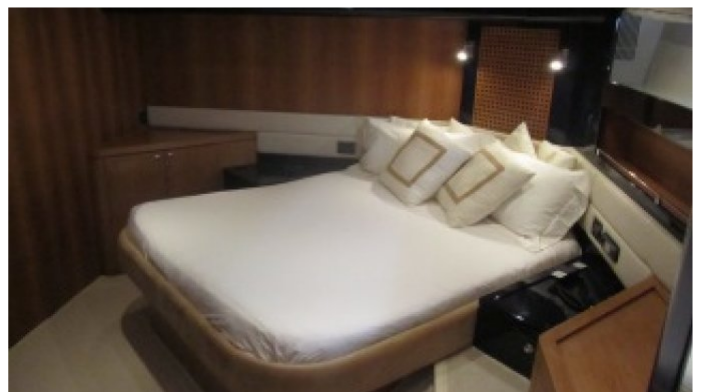

MORE PHOTOS, VIDEO OR INTERACTIVE DECK PLANS:

[CLICK HERE](#)