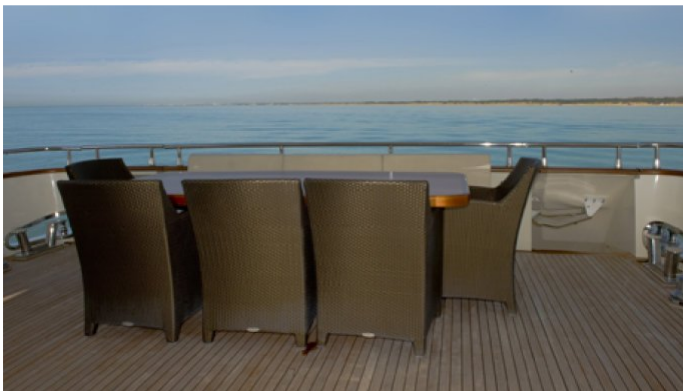

MORE PHOTOS, VIDEO OR INTERACTIVE DECK PLANS:

 [CLICK HERE](#)

MERY FOR EVER YACHT CHARTER

Superyacht MERY FOR EVER was built in 2007 by Unknown. She is a 26.48m / 87ft motor yacht with exterior design by . MERY FOR EVER offers accommodation for up to 8 guests in 4 cabins with additional room for her crew of 3. She features a variety of amenities to ensure comfortable charter vacations, including Air Conditioning. She also carries an impressive collection of toys as listed below.

MERY FOR EVER AMENITIES & TOYS

For a full up-to-date list of leisure facilities or amenities onboard Motor Yacht Mery For Ever please contact your Yacht Charter Broker prior to booking your vacation. If there is a particular water toy that you would like, but it is not listed, then it may be possible to rent this equipment for you.