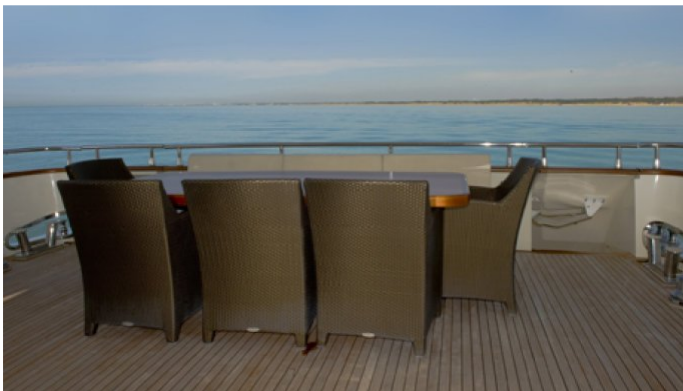

MORE PHOTOS, VIDEO OR INTERACTIVE DECK PLANS:

[CLICK HERE](#)