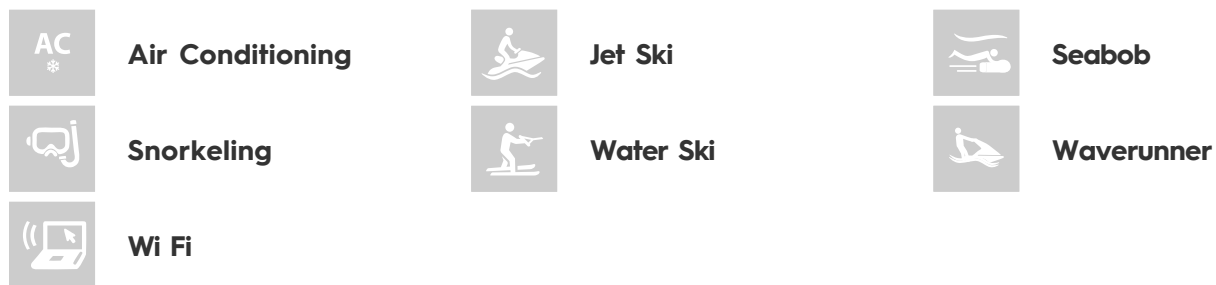

XTREME YACHT CHARTER

Superyacht XTREME was built in 2008 by Dominator. She is a 21.34m / 70ft motor yacht with exterior design by . XTREME offers accommodation for up to 6 guests in 3 cabins with additional room for her crew of 3. She features a variety of amenities to ensure comfortable charter vacations, including Air Conditioning and WiFi connection on board. She also carries an impressive collection of toys as listed below.

XTREME AMENITIES & TOYS

For a full up-to-date list of leisure facilities or amenities onboard Motor Yacht Xtreme please contact your Yacht Charter Broker prior to booking your vacation. If there is a particular water toy that you would like, but it is not listed, then it may be possible to rent this equipment for you.

MORE TENDERS, TOYS & YACHT AMMENITIES INFO:

[CLICK HERE](#)

CHARTER XTREME

If you are interested in chartering XTREME please contact your yacht charter broker for more information about booking a luxury charter vacation on board this Dominator superyacht .