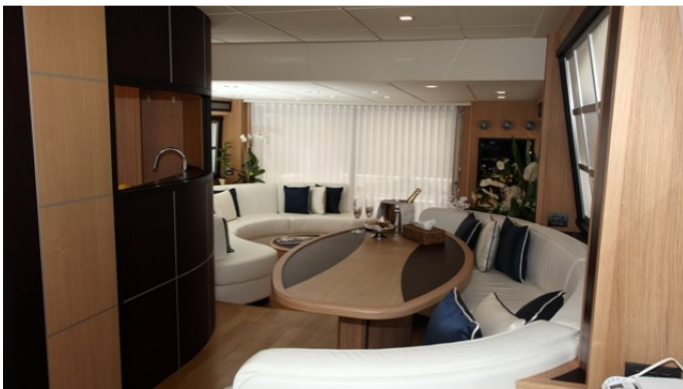

[CLICK HERE](#) 

or SCAN QR CODE

MORE PHOTOS, VIDEO OR INTERACTIVE DECK PLANS:

 [CLICK HERE](#)

GABY YACHT CHARTER

Superyacht GABY was built in 2009 by Abacus Marine. She is a 21.47m / 70ft motor yacht with exterior design by . GABY offers accommodation for up to 6 guests in 3 cabins with additional room for her crew of 2. She features a variety of amenities to ensure comfortable charter vacations, including Air Conditioning and WiFi connection on board. She also carries an impressive collection of toys as listed below.

GABY AMENITIES & TOYS

For a full up-to-date list of leisure facilities or amenities onboard Motor Yacht Gaby please contact your Yacht Charter Broker prior to booking your vacation. If there is a particular water toy that you would like, but it is not listed, then it may be possible to rent this equipment for you.