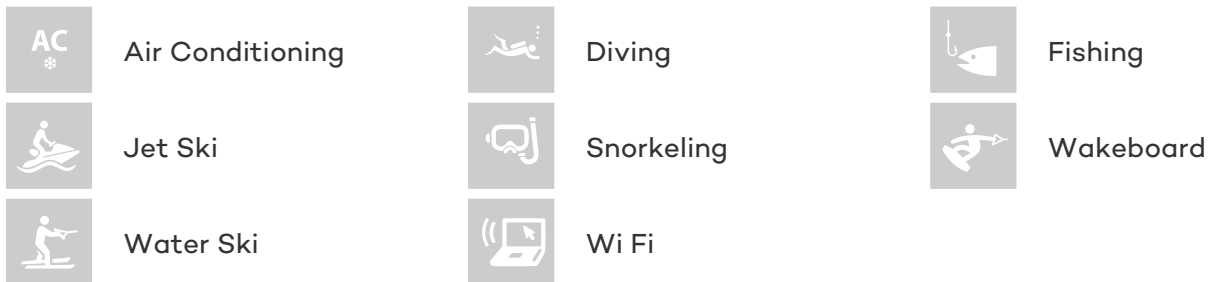

GABY YACHT CHARTER

Superyacht GABY was built in 2009 by Abacus Marine. She is a 21.47m / 70ft motor yacht with exterior design by . GABY offers accommodation for up to 6 guests in 3 cabins with additional room for her crew of 2. She features a variety of amenities to ensure comfortable charter vacations, including Air Conditioning and WiFi connection on board. She also carries an impressive collection of toys as listed below.

GABY AMENITIES & TOYS

For a full up-to-date list of leisure facilities or amenities onboard Motor Yacht Gaby please contact your Yacht Charter Broker prior to booking your vacation. If there is a particular water toy that you would like, but it is not listed, then it may be possible to rent this equipment for you.

MORE TENDERS, TOYS & YACHT AMMENITIES INFO:

[CLICK HERE](#)

CHARTER GABY

If you are interested in chartering GABY please contact your yacht charter broker for more information about booking a luxury charter vacation on board this Abacus Marine superyacht .