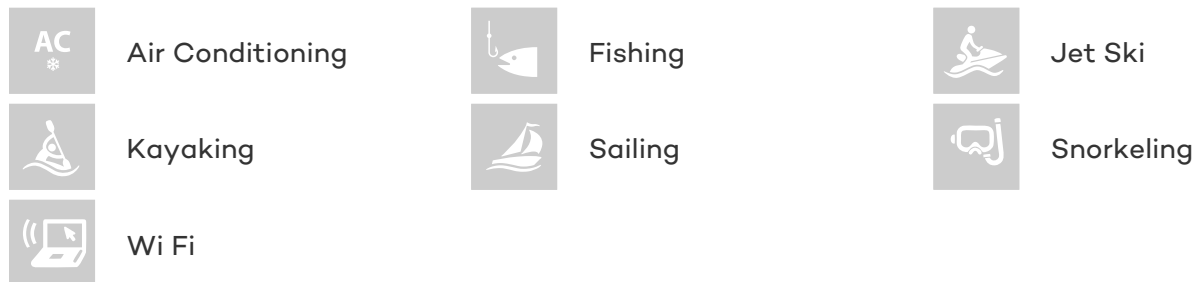

NOMAD IV YACHT CHARTER

Superyacht NOMAD IV was built in 2013 by Maxi Dolphin. She is a 30.48m / 100ft FC100 sail yacht with exterior design by Finot-conq and interior styling by Finot-conq. NOMAD IV offers accommodation for up to 12 guests in 5 cabins with additional room for her crew of 4. She features a variety of amenities to ensure comfortable charter vacations, including Air Conditioning and WiFi connection on board. She also carries an impressive collection of toys as listed below.

NOMAD IV AMENITIES & TOYS

For a full up-to-date list of leisure facilities or amenities onboard Sail Yacht Nomad IV please contact your Yacht Charter Broker prior to booking your vacation. If there is a particular water toy that you would like, but it is not listed, then it may be possible to rent this equipment for you.

MORE TENDERS, TOYS & YACHT AMMENITIES INFO:

[CLICK HERE](#)

CHARTER NOMAD IV

If you are interested in chartering NOMAD IV please contact your yacht charter broker for more information about booking a luxury charter vacation on board this Maxi Dolphin superyacht .