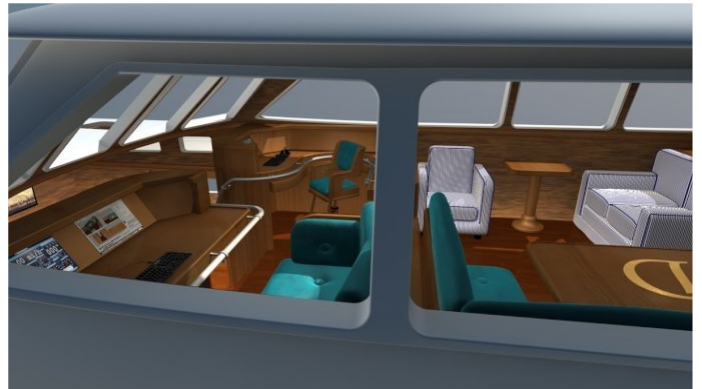

[CLICK HERE](#) 

or SCAN QR CODE

MORE PHOTOS, VIDEO OR INTERACTIVE DECK PLANS:

[CLICK HERE](#)

DOMICIL YACHT CHARTER

Superyacht DOMICIL was built in 2013 by SRF Holland. She is a 25.91m / 85ft sail yacht with exterior design by . DOMICIL offers accommodation for up to 4 guests in 2 cabins with additional room for her crew of 2. She features a variety of amenities to ensure comfortable charter vacations, including Air Conditioning and WiFi connection on board. She also carries an impressive collection of toys as listed below.

DOMICIL AMENITIES & TOYS

	Air Conditioning		Canoe		Fishing
	Jet Ski		Kneeboard		Paddleboard
	Sailing		Snorkeling		Towable Toys
	Wakeboard		Water Ski		Wi Fi
	Wind Surf				

For a full up-to-date list of leisure facilities or amenities onboard Sail Yacht Domicil please contact your Yacht Charter Broker prior to booking your vacation. If there is a particular water toy that you would like, but it is not listed, then it may be possible to rent this equipment for you.