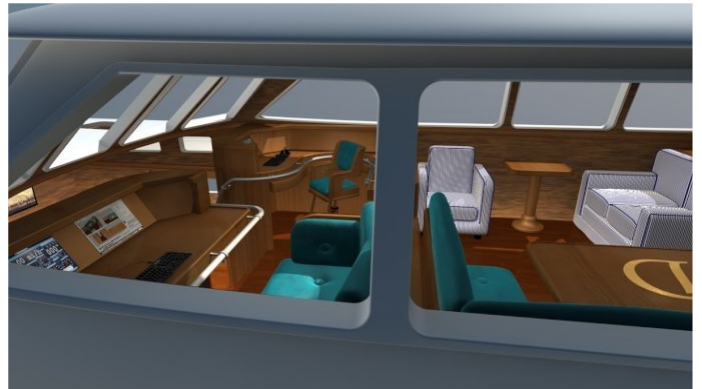

MORE PHOTOS, VIDEO OR INTERACTIVE DECK PLANS:

[CLICK HERE](#)

This document is not contractual. The yacht charters and their particulars displayed in the results above are displayed in good faith and whilst believed to be correct are not guaranteed. YachtCharterFleet.com does not warrant or assume any legal liability or responsibility for the accuracy, completeness, or usefulness of any information and/or images displayed. All information is subject to change without notice and is without warranty. Your preferred charter broker should provide you with yacht specifications, brochure and rates for your chosen dates during your charter yacht selection process. Starting prices are shown in a range of currencies for a one-week charter, unless otherwise indicated.