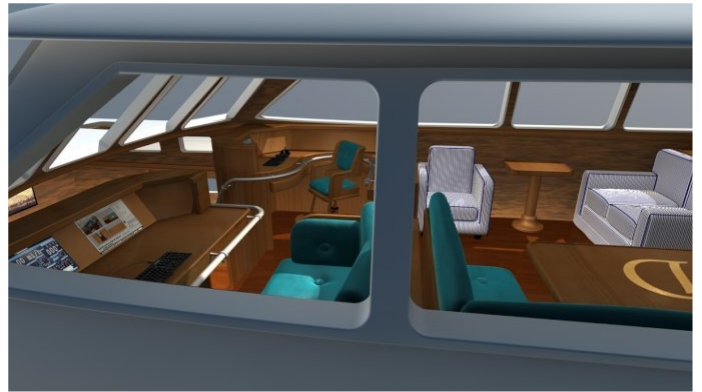

MORE PHOTOS, VIDEO OR INTERACTIVE DECK PLANS:

[CLICK HERE](#)

This document is not contractual. The yacht charters and their particulars displayed in the results above are displayed in good faith and whilst believed to be correct are not guaranteed. YachtCharterFleet.com does not warrant or assume any legal liability or responsibility for the accuracy, completeness, or usefulness of any information and/or images displayed. All information is subject to change without notice and is without warranty. Your preferred charter broker should provide you with yacht specifications, brochure and rates for your chosen dates during your charter yacht selection process. Starting prices are shown in a range of currencies for a one-week charter, unless otherwise indicated.