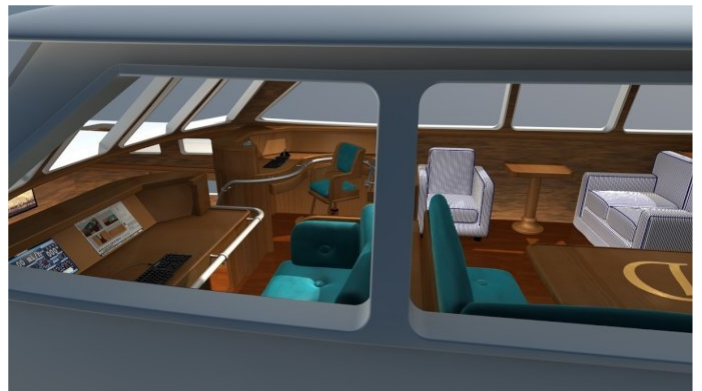

[CLICK HERE](#) 

or SCAN QR CODE

MORE PHOTOS, VIDEO OR INTERACTIVE DECK PLANS:

[CLICK HERE](#)

DOMICIL YACHT CHARTER

Superyacht DOMICIL was built in 2013 by SRF Holland. She is a 25.91m / 85ft sail yacht with exterior design by and interior styling by . DOMICIL offers accommodation for up to 4 guests in 2 cabins with additional room for her crew of 2. She features a variety of amenities to ensure comfortable charter vacations, including Air Conditioning, Air Conditioning and WiFi connection on board. She also carries an impressive collection of toys as listed below.

DOMICIL AMENITIES & TOYS

	Air Conditioning		Canoe		Fishing
	Jet Ski		Kneeboard		Paddleboard
	Sailing		Snorkeling		Towable Toys
	Wakeboard		Water Ski		Wi Fi
	Wind Surf				

For a full up-to-date list of leisure facilities or amenities onboard Sail Yacht Domicil please contact your Yacht Charter Broker prior to booking your vacation. If there is a particular water toy that you would like, but it is not listed, then it may be possible to rent this equipment for you.