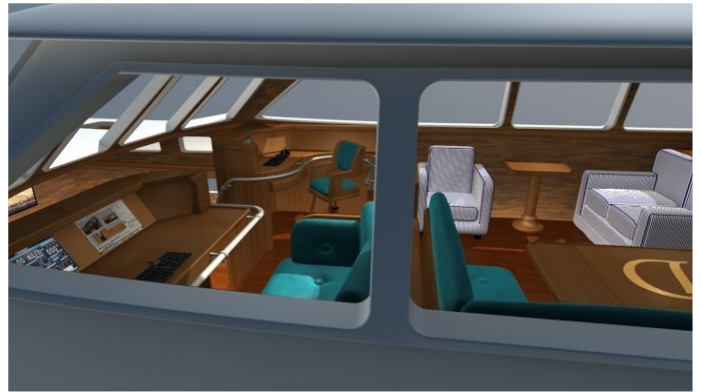

[CLICK HERE](#) 

or SCAN QR CODE

MORE PHOTOS, VIDEO OR INTERACTIVE DECK PLANS:

[CLICK HERE](#)

DOMICIL YACHT CHARTER

Superyacht DOMICIL was built in 2013 by SRF Holland. She is a 25.91m / 85ft sail yacht with exterior design by and interior styling by . DOMICIL offers accommodation for up to 4 guests in 2 cabins with additional room for her crew of 2. She features a variety of amenities to ensure comfortable charter vacations, including Air Conditioning, Air Conditioning and WiFi connection on board. She also carries an impressive collection of toys as listed below.

DOMICIL AMENITIES & TOYS

	Air Conditioning		Canoe		Fishing
	Jet Ski		Kneeboard		Paddleboard
	Sailing		Snorkeling		Towable Toys
	Wakeboard		Water Ski		Wi Fi
	Wind Surf				

For a full up-to-date list of leisure facilities or amenities onboard Sail Yacht Domicil please contact your Yacht Charter Broker prior to booking your vacation. If there is a particular water toy that you would like, but it is not listed, then it may be possible to rent this equipment for you.