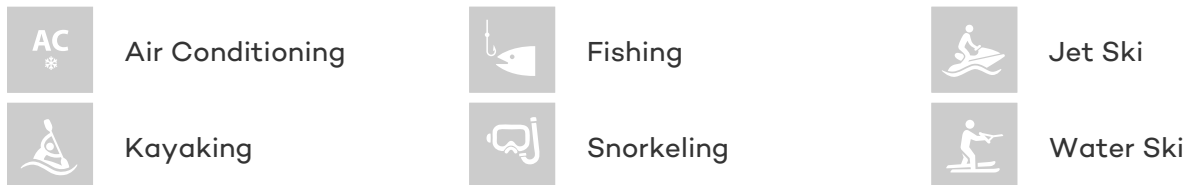

GUESTS	CABINS	CREW
8	4	2

CABIN CONFIGURATION

1 Master 1 Vip
2 Twin

CHARTER RATES

SUMMER
from
€18,000 / week + expenses

WINTER
from
€18,000 / week + expenses

Details correct as of 18 Oct, 2017

FOR MORE INFORMATION:

[CLICK HERE](#) 

or SCAN QR CODE

MORE PHOTOS, VIDEO OR INTERACTIVE DECK PLANS:

[CLICK HERE](#)

PRINCESS SISSI YACHT CHARTER

Superyacht PRINCESS SISSI was built in 2004 by Azimut. She is a 21.6m / 71ft motor yacht with exterior design by and interior styling by . PRINCESS SISSI offers accommodation for up to 8 guests in 4 cabins with additional room for her crew of 2. She features a variety of amenities to ensure comfortable charter vacations, including Air Conditioning and Air Conditioning. She also carries an impressive collection of toys as listed below.

PRINCESS SISSI AMENITIES & TOYS

For a full up-to-date list of leisure facilities or amenities onboard Motor Yacht Princess Sissi please contact your Yacht Charter Broker prior to booking your vacation. If there is a particular water toy that you would like, but it is not listed, then it may be possible to rent this equipment for you.