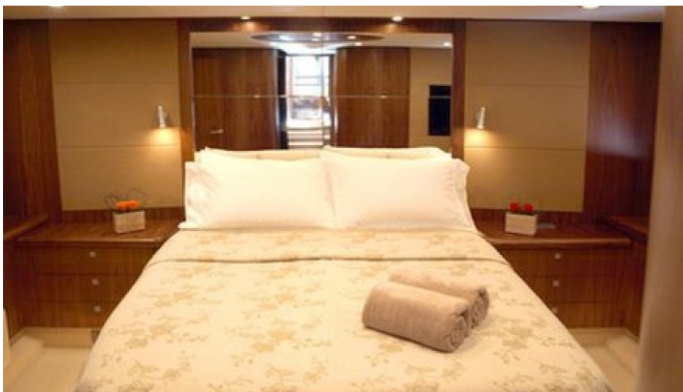

MORE PHOTOS, VIDEO OR INTERACTIVE DECK PLANS:

[CLICK HERE](#)