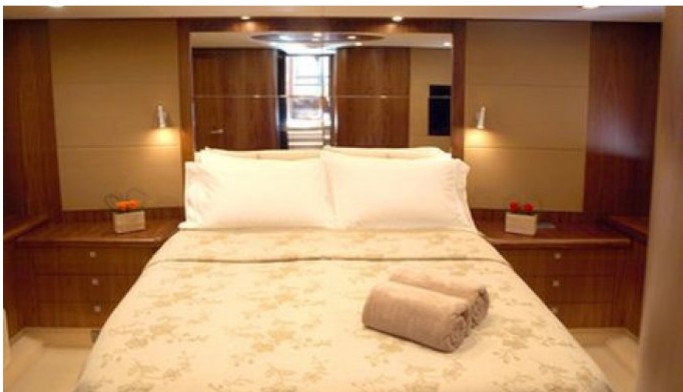

YachtCharterFleet

THE SMARTEST WAY TO SEARCH

AMADEUS

Yacht Charter Details for 'Amadeus', the 21.95m Superyacht built by Sunseeker

SPECIFICATIONS

LENGTH
21.95m / 72ft

BEAM **DRAFT**
5.23m / 17ft 3.38m / 11ft

YEAR
2008

CRUISING SPEED
22 Knots

ACCOMMODATION

GUESTS	CABINS	CREW
6	3	2

CABIN CONFIGURATION

1 Master 1 Vip
1 Twin

CHARTER RATES

Details correct as of 20 Mar, 2018

FOR MORE INFORMATION:

[CLICK HERE](#) 

or SCAN QR CODE

MORE PHOTOS, VIDEO OR INTERACTIVE DECK PLANS:

[CLICK HERE](#)

AMADEUS YACHT CHARTER

Superyacht AMADEUS was built in 2008 by Sunseeker. She is a 21.95m / 72ft motor yacht with exterior design by and interior styling by . AMADEUS offers accommodation for up to 6 guests in 3 cabins with additional room for her crew of 2. She features a variety of amenities to ensure comfortable charter vacations, including Air Conditioning, Air Conditioning and WiFi connection on board. She also carries an impressive collection of toys as listed below.

AMADEUS AMENITIES & TOYS

For a full up-to-date list of leisure facilities or amenities onboard Motor Yacht Amadeus please contact your Yacht Charter Broker prior to booking your vacation. If there is a particular water toy that you would like, but it is not listed, then it may be possible to rent this equipment for you.