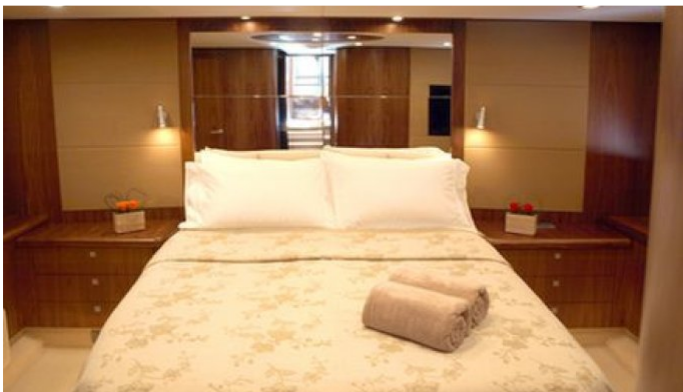

YachtCharterFleet

THE SMARTEST WAY TO SEARCH

AMADEUS

Yacht Charter Details for 'Amadeus', the 21.95m Superyacht built by Sunseeker

SPECIFICATIONS

LENGTH
21.95m / 72ft

BEAM **DRAFT**
5.23m / 17ft 3.38m / 11ft

YEAR
2008

CRUISING SPEED
22 Knots

ACCOMMODATION

GUESTS	CABINS	CREW
6	3	2

CABIN CONFIGURATION

1 Master 1 Vip
1 Twin

CHARTER RATES

Details correct as of 23 Oct, 2017

FOR MORE INFORMATION:

[CLICK HERE](#) 

or SCAN QR CODE

MORE PHOTOS, VIDEO OR INTERACTIVE DECK PLANS:

[CLICK HERE](#)

AMADEUS YACHT CHARTER

Superyacht AMADEUS was built in 2008 by Sunseeker. She is a 21.95m / 72ft motor yacht with exterior design by and interior styling by . AMADEUS offers accommodation for up to 6 guests in 3 cabins with additional room for her crew of 2. She features a variety of amenities to ensure comfortable charter vacations, including Air Conditioning, Air Conditioning and WiFi connection on board. She also carries an impressive collection of toys as listed below.

AMADEUS AMENITIES & TOYS

For a full up-to-date list of leisure facilities or amenities onboard Motor Yacht Amadeus please contact your Yacht Charter Broker prior to booking your vacation. If there is a particular water toy that you would like, but it is not listed, then it may be possible to rent this equipment for you.