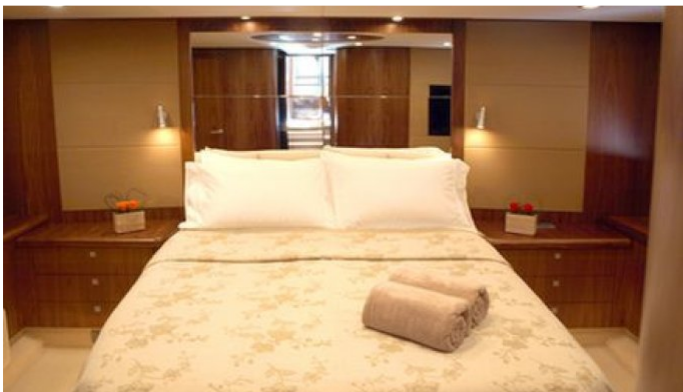

AMADEUS

Yacht Charter Details for 'Amadeus', the 21.95m Superyacht built by Sunseeker

SPECIFICATIONS

LENGTH
21.95m / 72ft

BEAM DRAFT
5.23m / 17ft 3.38m / 11ft

YEAR
2008

CRUISING SPEED
22 Knots

ACCOMMODATION

GUESTS	CABINS	CREW
6	3	2

CABIN CONFIGURATION

1 Master 1 Vip
1 Twin

CHARTER RATES

Details correct as of 17 Aug, 2018

FOR MORE INFORMATION:

[CLICK HERE](#) 

or SCAN QR CODE

MORE PHOTOS, VIDEO OR INTERACTIVE DECK PLANS:

[CLICK HERE](#)

AMADEUS YACHT CHARTER

Superyacht AMADEUS was built in 2008 by Sunseeker. She is a 21.95m / 72ft motor yacht with exterior design by . AMADEUS offers accommodation for up to 6 guests in 3 cabins with additional room for her crew of 2. She features a variety of amenities to ensure comfortable charter vacations, including Air Conditioning and WiFi connection on board. She also carries an impressive collection of toys as listed below.

AMADEUS AMENITIES & TOYS

For a full up-to-date list of leisure facilities or amenities onboard Motor Yacht Amadeus please contact your Yacht Charter Broker prior to booking your vacation. If there is a particular water toy that you would like, but it is not listed, then it may be possible to rent this equipment for you.