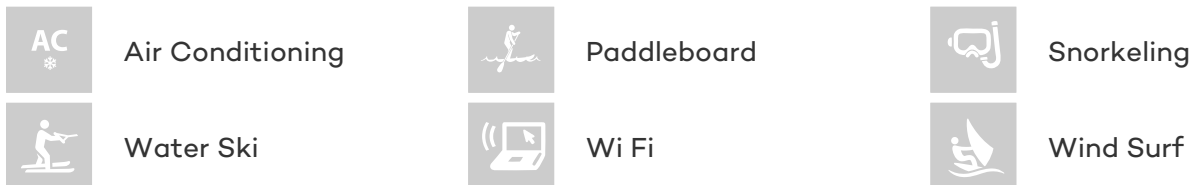

GEOMETRY YACHT CHARTER

Superyacht GEOMETRY was built in 2009 by Shipman. She is a 21.95m / 72ft sail yacht with exterior design by and interior styling by . GEOMETRY offers accommodation for up to 6 guests in 3 cabins with additional room for her crew of 2. She features a variety of amenities to ensure comfortable charter vacations, including Air Conditioning, Air Conditioning and WiFi connection on board. She also carries an impressive collection of toys as listed below.

GEOMETRY AMENITIES & TOYS

For a full up-to-date list of leisure facilities or amenities onboard Sail Yacht Geometry please contact your Yacht Charter Broker prior to booking your vacation. If there is a particular water toy that you would like, but it is not listed, then it may be possible to rent this equipment for you.

MORE TENDERS, TOYS & YACHT AMMENITIES INFO:

[CLICK HERE](#)

CHARTER GEOMETRY

If you are interested in chartering GEOMETRY please contact your yacht charter broker for more information about booking a luxury charter vacation on board this Shipman superyacht .