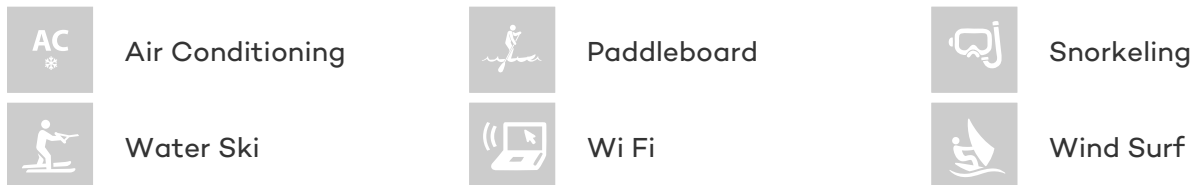

GEOMETRY YACHT CHARTER

Superyacht GEOMETRY was built in 2009 by Shipman. She is a 21.95m / 72ft sail yacht with exterior design by . GEOMETRY offers accommodation for up to 6 guests in 3 cabins with additional room for her crew of 2. She features a variety of amenities to ensure comfortable charter vacations, including Air Conditioning and WiFi connection on board. She also carries an impressive collection of toys as listed below.

GEOMETRY AMENITIES & TOYS

For a full up-to-date list of leisure facilities or amenities onboard Sail Yacht Geometry please contact your Yacht Charter Broker prior to booking your vacation. If there is a particular water toy that you would like, but it is not listed, then it may be possible to rent this equipment for you.

MORE TENDERS, TOYS & YACHT AMMENITIES INFO:

[CLICK HERE](#)

CHARTER GEOMETRY

If you are interested in chartering GEOMETRY please contact your yacht charter broker for more information about booking a luxury charter vacation on board this Shipman superyacht .