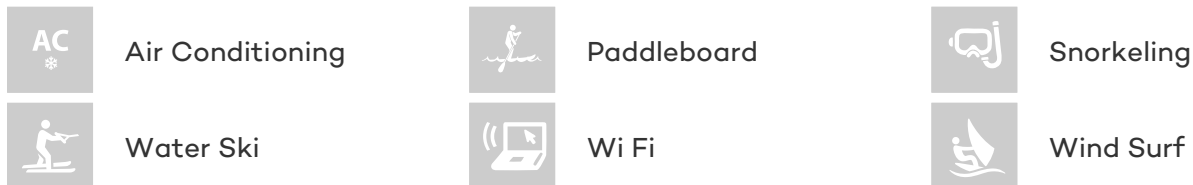

GEOMETRY YACHT CHARTER

Superyacht GEOMETRY was built in 2009 by Shipman. She is a 21.95m / 72ft sail yacht with exterior design by and interior styling by . GEOMETRY offers accommodation for up to 6 guests in 3 cabins with additional room for her crew of 2. She features a variety of amenities to ensure comfortable charter vacations, including Air Conditioning, Air Conditioning and WiFi connection on board. She also carries an impressive collection of toys as listed below.

GEOMETRY AMENITIES & TOYS

For a full up-to-date list of leisure facilities or amenities onboard Sail Yacht Geometry please contact your Yacht Charter Broker prior to booking your vacation. If there is a particular water toy that you would like, but it is not listed, then it may be possible to rent this equipment for you.

MORE TENDERS, TOYS & YACHT AMMENITIES INFO:

[CLICK HERE](#)

CHARTER GEOMETRY

If you are interested in chartering GEOMETRY please contact your yacht charter broker for more information about booking a luxury charter vacation on board this Shipman superyacht .