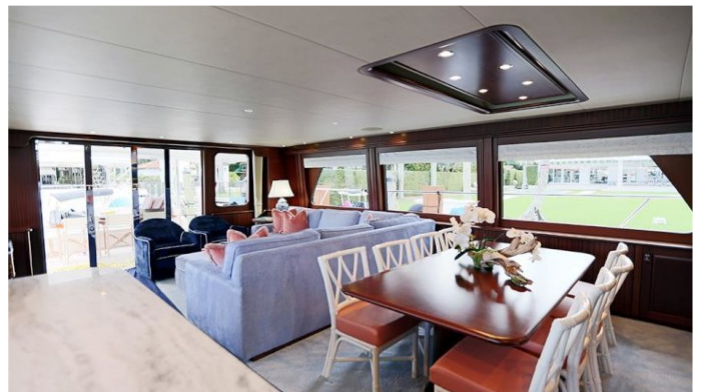

MORE PHOTOS, VIDEO OR INTERACTIVE DECK PLANS:

[CLICK HERE](#)

This document is not contractual. The yacht charters and their particulars displayed in the results above are displayed in good faith and whilst believed to be correct are not guaranteed. YachtCharterFleet.com does not warrant or assume any legal liability or responsibility for the accuracy, completeness, or usefulness of any information and/or images displayed. All information is subject to change without notice and is without warranty. Your preferred charter broker should provide you with yacht specifications, brochure and rates for your chosen dates during your charter yacht selection process. Starting prices are shown in a range of currencies for a one-week charter, unless otherwise indicated.