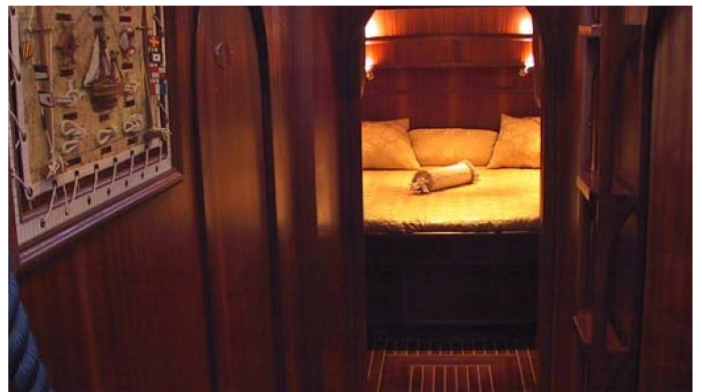

GUESTS	CABINS	CREW
8	4	4

CABIN CONFIGURATION
4 Double

CHARTER RATES

Details correct as of 16 Aug, 2017

FOR MORE INFORMATION:

[CLICK HERE](#) 

or SCAN QR CODE

MORE PHOTOS, VIDEO OR INTERACTIVE DECK PLANS:

[CLICK HERE](#)

REX SICILIAE I YACHT CHARTER

Superyacht REX SICILIAE I was built in 2005 by Custom. She is a 24m / 79ft sail yacht with exterior design by and interior styling by . REX SICILIAE I offers accommodation for up to 8 guests in 4 cabins with additional room for her crew of 4. She features a variety of amenities to ensure comfortable charter vacations, including . She also carries an impressive collection of toys as listed below.

REX SICILIAE I AMENITIES & TOYS

For a full up-to-date list of leisure facilities or amenities onboard Sail Yacht Rex Siciliae I please contact your Yacht Charter Broker prior to booking your vacation. If there is a particular water toy that you would like, but it is not listed, then it may be possible to rent this equipment for you.