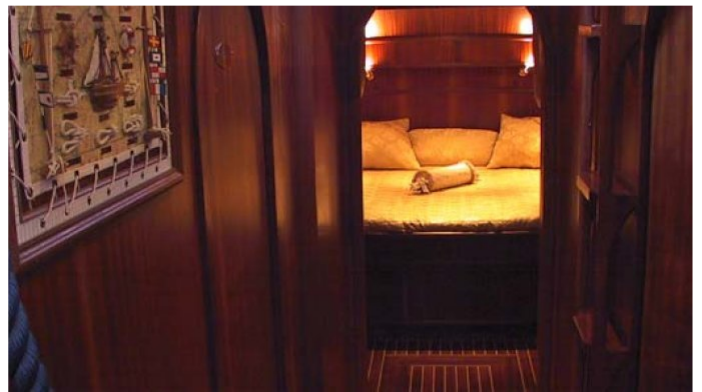

MORE PHOTOS, VIDEO OR INTERACTIVE DECK PLANS:

[CLICK HERE](#)