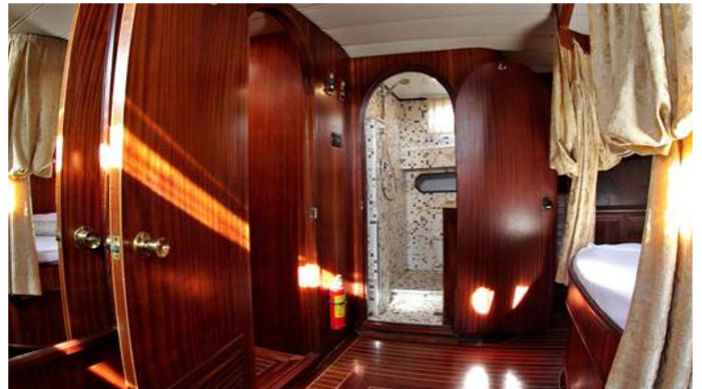

Details correct as of 29 Nov, 2021

FOR MORE INFORMATION:

[CLICK HERE](#)

or SCAN QR CODE

MORE PHOTOS, VIDEO OR INTERACTIVE DECK PLANS:

[CLICK HERE](#)

REX SICILIAE I YACHT CHARTER

Superyacht REX SICILIAE I was built in 2005 by Custom. She is a 24m / 78'9" sail yacht with exterior design by . Rex Siciliae I offers accommodation for up to 8 guests in 4 cabins with additional room for her crew of 4. She features a variety of amenities to ensure comfortable charter vacations. She also carries an impressive collection of toys as listed below.