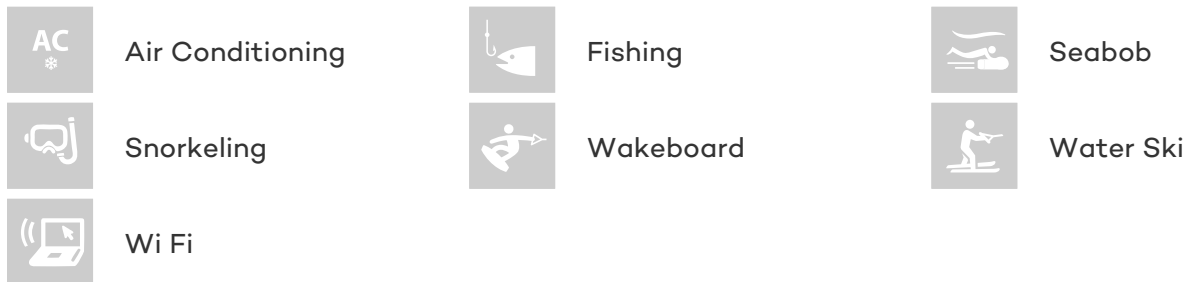

CRUISING SPEED
45 Knots

ACCOMMODATION

GUESTS	CABINS	CREW
6	3	2

CABIN CONFIGURATION

1 Master 1 Vip
1 Twin

CHARTER RATES

SUMMER
from
€24,600 / week + expenses

WINTER
from
€24,600 / week + expenses

Details correct as of 25 Jun, 2018

FOR MORE INFORMATION:

[CLICK HERE](#) 

or SCAN QR CODE

MORE PHOTOS, VIDEO OR INTERACTIVE DECK PLANS:

 [CLICK HERE](#)

LITTLE ONE YACHT CHARTER

Superyacht LITTLE ONE was built in 2008 by Baia Yachts. She is a 22m / 72ft motor yacht with exterior design by and interior styling by Carlo Galeazzi. LITTLE ONE offers accommodation for up to 6 guests in 3 cabins with additional room for her crew of 2. She features a variety of amenities to ensure comfortable charter vacations, including Air Conditioning and WiFi connection on board. She also carries an impressive collection of toys as listed below.

LITTLE ONE AMENITIES & TOYS

For a full up-to-date list of leisure facilities or amenities onboard Motor Yacht Little One please contact your Yacht Charter Broker prior to booking your vacation. If there is a particular water toy that you would like, but it is not listed, then it may be possible to rent this equipment for you.