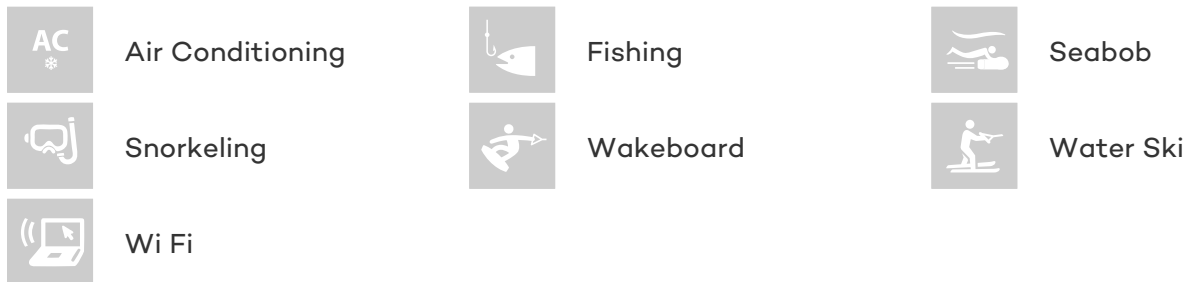

[CLICK HERE](#) 

or SCAN QR CODE

MORE PHOTOS, VIDEO OR INTERACTIVE DECK PLANS:

[CLICK HERE](#)

LITTLE ONE YACHT CHARTER

Superyacht LITTLE ONE was built in 2008 by Baia Yachts. She is a 22m / 72ft motor yacht with exterior design by and interior styling by Carlo Galeazzi. LITTLE ONE offers accommodation for up to 6 guests in 3 cabins with additional room for her crew of 2. She features a variety of amenities to ensure comfortable charter vacations, including Air Conditioning and WiFi connection on board. She also carries an impressive collection of toys as listed below.

LITTLE ONE AMENITIES & TOYS

For a full up-to-date list of leisure facilities or amenities onboard Motor Yacht Little One please contact your Yacht Charter Broker prior to booking your vacation. If there is a particular water toy that you would like, but it is not listed, then it may be possible to rent this equipment for you.