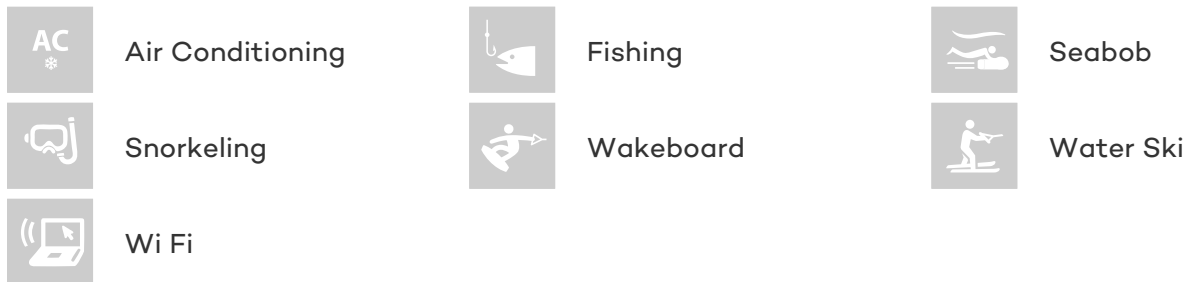

LITTLE ONE YACHT CHARTER

Superyacht LITTLE ONE was built in 2008 by Baia Yachts. She is a 22m / 72ft motor yacht with exterior design by and interior styling by Carlo Galeazzi. LITTLE ONE offers accommodation for up to 6 guests in 3 cabins with additional room for her crew of 2. She features a variety of amenities to ensure comfortable charter vacations, including Air Conditioning and WiFi connection on board. She also carries an impressive collection of toys as listed below.

LITTLE ONE AMENITIES & TOYS

For a full up-to-date list of leisure facilities or amenities onboard Motor Yacht Little One please contact your Yacht Charter Broker prior to booking your vacation. If there is a particular water toy that you would like, but it is not listed, then it may be possible to rent this equipment for you.

MORE TENDERS, TOYS & YACHT AMMENITIES INFO:

[CLICK HERE](#)

CHARTER LITTLE ONE

If you are interested in chartering LITTLE ONE please contact your yacht charter broker for more information about booking a luxury charter vacation on board this Baia Yachts superyacht .