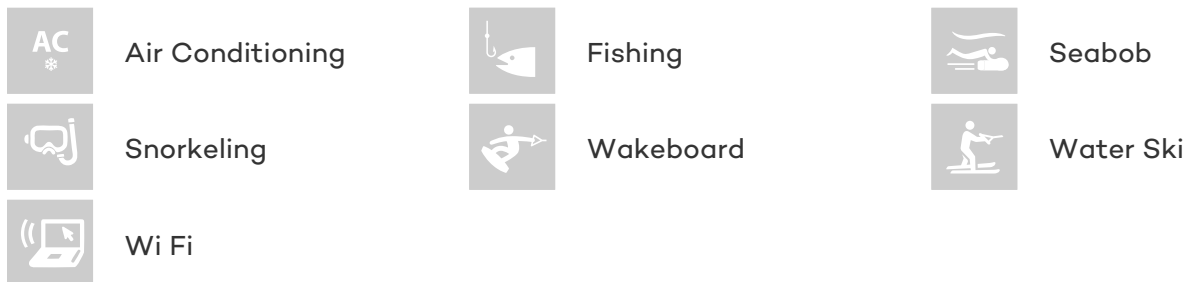

CRUISING SPEED
45 Knots

ACCOMMODATION

GUESTS	CABINS	CREW
6	3	2

CABIN CONFIGURATION

1 Master 1 Vip
1 Twin

CHARTER RATES

SUMMER
from
€25,800 / week + expenses

WINTER
from
€24,600 / week + expenses

Details correct as of 20 Oct, 2017

FOR MORE INFORMATION:

[CLICK HERE](#) 

or SCAN QR CODE

MORE PHOTOS, VIDEO OR INTERACTIVE DECK PLANS:

[CLICK HERE](#)

LITTLE ONE YACHT CHARTER

Superyacht LITTLE ONE was built in 2008 by Baia Yachts. She is a 22m / 72ft motor yacht with exterior design by and interior styling by Carlo Galeazzi. LITTLE ONE offers accommodation for up to 6 guests in 3 cabins with additional room for her crew of 2. She features a variety of amenities to ensure comfortable charter vacations, including Air Conditioning, Air Conditioning and WiFi connection on board. She also carries an impressive collection of toys as listed below.

LITTLE ONE AMENITIES & TOYS

For a full up-to-date list of leisure facilities or amenities onboard Motor Yacht Little One please contact your Yacht Charter Broker prior to booking your vacation. If there is a particular water toy that you would like, but it is not listed, then it may be possible to rent this equipment for you.