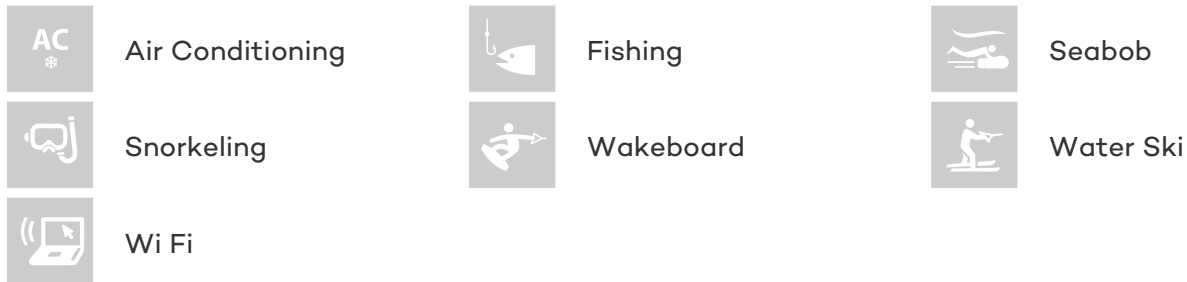

LITTLE ONE YACHT CHARTER

Superyacht LITTLE ONE was built in 2008 by Baia Yachts. She is a 22m / 72ft motor yacht with exterior design by and interior styling by Carlo Galeazzi. LITTLE ONE offers accommodation for up to 6 guests in 3 cabins with additional room for her crew of 2. She features a variety of amenities to ensure comfortable charter vacations, including Air Conditioning, Air Conditioning and WiFi connection on board. She also carries an impressive collection of toys as listed below.

LITTLE ONE AMENITIES & TOYS

For a full up-to-date list of leisure facilities or amenities onboard Motor Yacht Little One please contact your Yacht Charter Broker prior to booking your vacation. If there is a particular water toy that you would like, but it is not listed, then it may be possible to rent this equipment for you.

MORE TENDERS, TOYS & YACHT AMMENITIES INFO:

[CLICK HERE](#)

CHARTER LITTLE ONE

If you are interested in chartering LITTLE ONE please contact your yacht charter broker for more information about booking a luxury charter vacation on board this Baia Yachts superyacht .