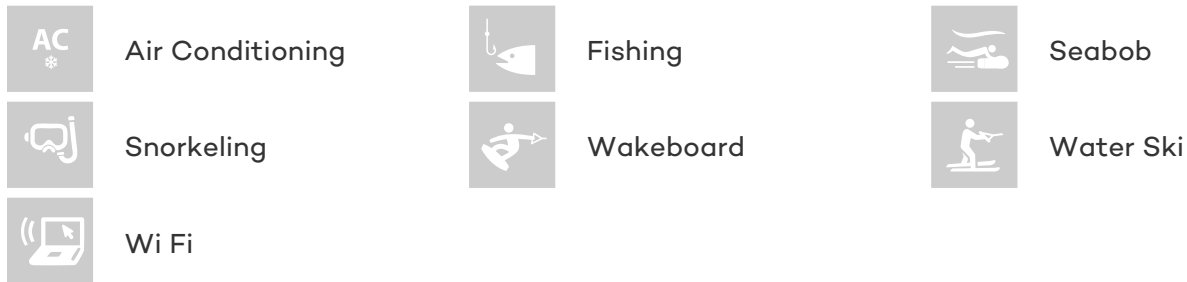

[CLICK HERE](#) 

or SCAN QR CODE

MORE PHOTOS, VIDEO OR INTERACTIVE DECK PLANS:

[CLICK HERE](#)

LITTLE ONE YACHT CHARTER

Superyacht LITTLE ONE was built in 2008 by Baia Yachts. She is a 22m / 72ft motor yacht with exterior design by and interior styling by Carlo Galeazzi. LITTLE ONE offers accommodation for up to 6 guests in 3 cabins with additional room for her crew of 2. She features a variety of amenities to ensure comfortable charter vacations, including Air Conditioning, Air Conditioning and WiFi connection on board. She also carries an impressive collection of toys as listed below.

LITTLE ONE AMENITIES & TOYS

For a full up-to-date list of leisure facilities or amenities onboard Motor Yacht Little One please contact your Yacht Charter Broker prior to booking your vacation. If there is a particular water toy that you would like, but it is not listed, then it may be possible to rent this equipment for you.