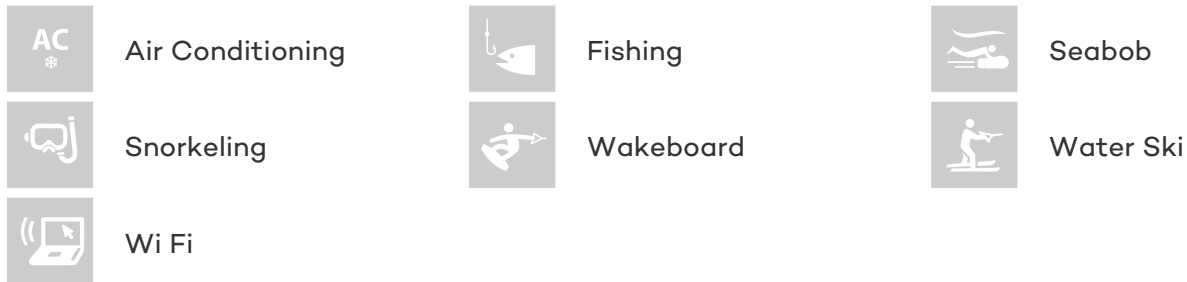

CRUISING SPEED
45 Knots

ACCOMMODATION

GUESTS	CABINS	CREW
6	3	2

CABIN CONFIGURATION

1 Master 1 Vip
1 Twin

CHARTER RATES

SUMMER
from
€25,800 / week + expenses

WINTER
from
€24,600 / week + expenses

Details correct as of 24 Feb, 2018

FOR MORE INFORMATION:

[CLICK HERE](#) 

or SCAN QR CODE

MORE PHOTOS, VIDEO OR INTERACTIVE DECK PLANS:

[CLICK HERE](#)

LITTLE ONE YACHT CHARTER

Superyacht LITTLE ONE was built in 2008 by Baia Yachts. She is a 22m / 72ft motor yacht with exterior design by and interior styling by Carlo Galeazzi. LITTLE ONE offers accommodation for up to 6 guests in 3 cabins with additional room for her crew of 2. She features a variety of amenities to ensure comfortable charter vacations, including Air Conditioning, Air Conditioning and WiFi connection on board. She also carries an impressive collection of toys as listed below.

LITTLE ONE AMENITIES & TOYS

For a full up-to-date list of leisure facilities or amenities onboard Motor Yacht Little One please contact your Yacht Charter Broker prior to booking your vacation. If there is a particular water toy that you would like, but it is not listed, then it may be possible to rent this equipment for you.