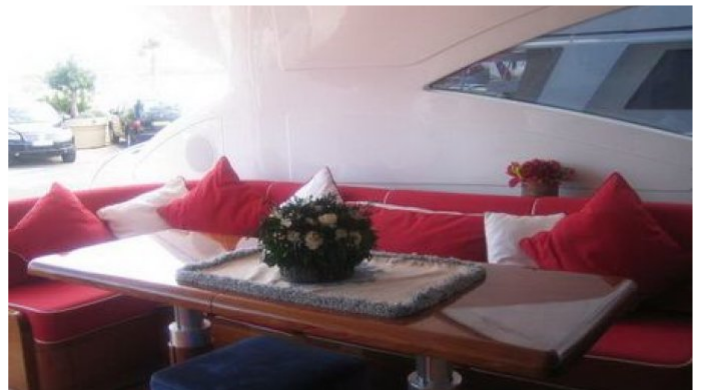

CRUISING SPEED
30 Knots

ACCOMMODATION

GUESTS	CABINS	CREW
7	3	2

CABIN CONFIGURATION

1 Master	1 Vip
1 Twin	1 Pullman

CHARTER RATES

Details correct as of 14 Nov, 2018

FOR MORE INFORMATION:

[CLICK HERE](#) 

or SCAN QR CODE

MORE PHOTOS, VIDEO OR INTERACTIVE DECK PLANS:

 [CLICK HERE](#)

LORELEI YACHT CHARTER

Superyacht LORELEI was built in 2004 by Overmarine. She is a 22m / 72ft Mangusta 72 motor yacht with exterior design by . LORELEI offers accommodation for up to 7 guests in 3 cabins with additional room for her crew of 2. She features a variety of amenities to ensure comfortable charter vacations, including Air Conditioning. She also carries an impressive collection of toys as listed below.

LORELEI AMENITIES & TOYS

Air Conditioning

Towable Toys

Wakeboard

Water Ski

For a full up-to-date list of leisure facilities or amenities onboard Motor Yacht Lorelei please contact your Yacht Charter Broker prior to booking your vacation. If there is a particular water toy that you would like, but it is not listed, then it may be possible to rent this equipment for you.