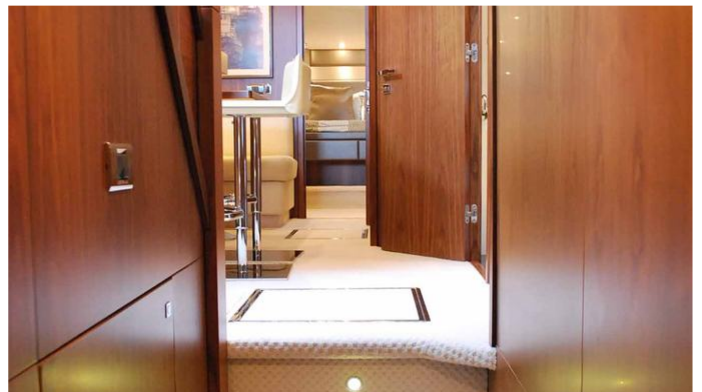

MORE PHOTOS, VIDEO OR INTERACTIVE DECK PLANS:

[CLICK HERE](#)

This document is not contractual. The yacht charters and their particulars displayed in the results above are displayed in good faith and whilst believed to be correct are not guaranteed. YachtCharterFleet.com does not warrant or assume any legal liability or responsibility for the accuracy, completeness, or usefulness of any information and/or images displayed. All information is subject to change without notice and is without warranty. Your preferred charter broker should provide you with yacht specifications, brochure and rates for your chosen dates during your charter yacht selection process. Starting prices are shown in a range of currencies for a one-week charter, unless otherwise indicated.