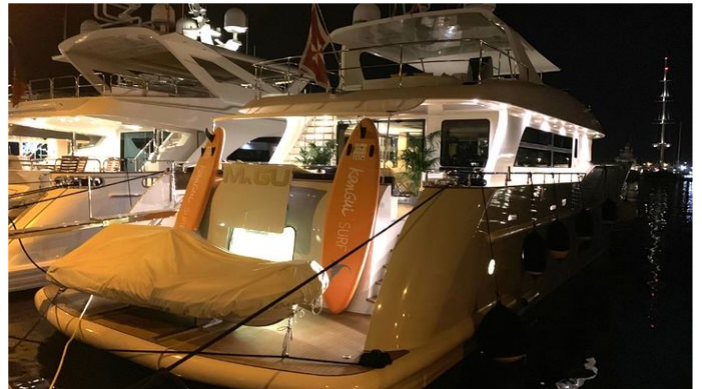

MR GU

Yacht Charter Details for 'Mr Gu', the 27.3m Superyacht built by C.Boat

SPECIFICATIONS

LENGTH
27.3m / 89'7

BEAM **DRAFT**
7.3m / 23'11 2.5m / 8'2

YEAR **REFIT**
2011

CRUISING SPEED
9 Knots

ACCOMMODATION

MORE PHOTOS, VIDEO OR INTERACTIVE DECK PLANS:

[CLICK HERE](#)

MR GU AMENITIES & TOYS

Stabilizers Underway

Wi-Fi

At-Anchor Stabilizers

Air Conditioning