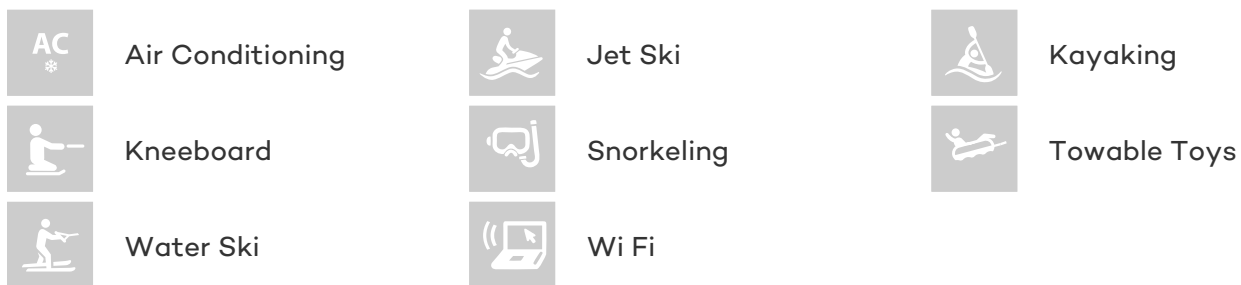

RUWENZORI YACHT CHARTER

Superyacht RUWENZORI was built in 2011 by C.Boat. She is a 27.3m / 90ft motor yacht with exterior design by and interior styling by . RUWENZORI offers accommodation for up to 10 guests in 5 cabins with additional room for her crew of 3. She features a variety of amenities to ensure comfortable charter vacations, including Air Conditioning, Air Conditioning and WiFi connection on board. She also carries an impressive collection of toys as listed below.

RUWENZORI AMENITIES & TOYS

For a full up-to-date list of leisure facilities or amenities onboard Motor Yacht Ruwenzori please contact your Yacht Charter Broker prior to booking your vacation. If there is a particular water toy that you would like, but it is not listed, then it may be possible to rent this equipment for you.

MORE TENDERS, TOYS & YACHT AMMENITIES INFO:

[CLICK HERE](#)

CHARTER RUWENZORI

If you are interested in chartering RUWENZORI please contact your yacht charter broker for more information about booking a luxury charter vacation on board this C.Boat superyacht .