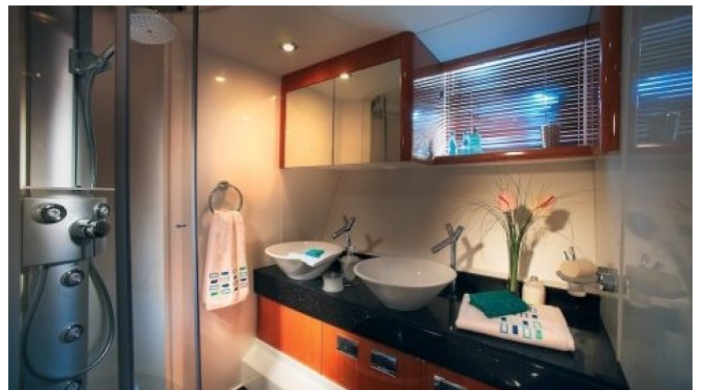

MORE PHOTOS, VIDEO OR INTERACTIVE DECK PLANS:

[CLICK HERE](#)