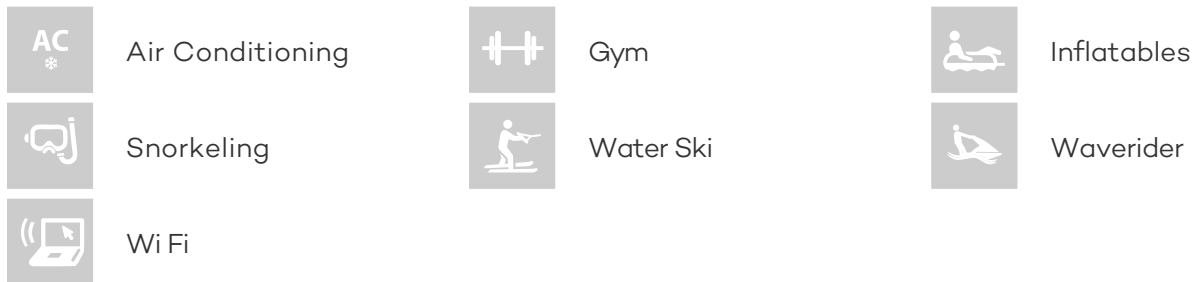

IRIS YACHT CHARTER

Superyacht IRIS was built in 2004 by Azimut. She is a 22.89m / 75ft motor yacht with exterior design by and interior styling by . IRIS offers accommodation for up to 10 guests in 4 cabins with additional room for her crew of 4. She features a variety of amenities to ensure comfortable charter vacations, including WiFi connection on board, Gym/ exercise equipment and Gym. She also carries an impressive collection of toys as listed below.

IRIS AMENITIES & TOYS

For a full up-to-date list of leisure facilities or amenities onboard Motor Yacht Iris please contact your Yacht Charter Broker prior to booking your vacation. If there is a particular water toy that you would like, but it is not listed, then it may be possible to rent this equipment for you.

MORE TENDERS, TOYS & YACHT AMMENITIES INFO:

[CLICK HERE](#)

CHARTER IRIS

If you are interested in chartering IRIS please contact your yacht charter broker for more information about booking a luxury charter vacation on board this Azimut superyacht .