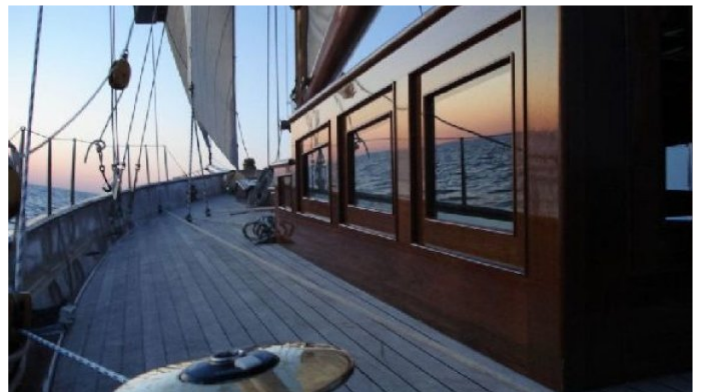

MORE PHOTOS, VIDEO OR INTERACTIVE DECK PLANS:

[CLICK HERE](#)