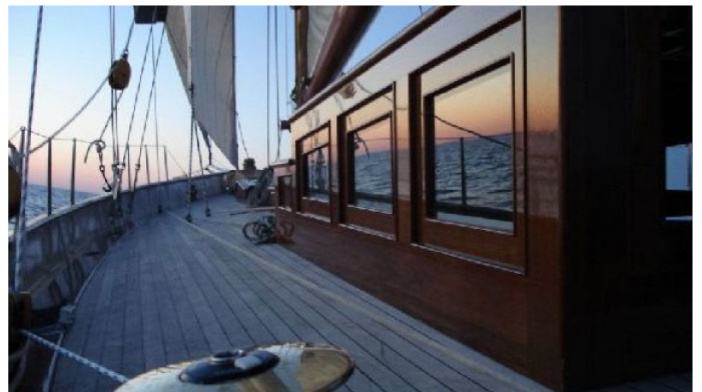

MORE PHOTOS, VIDEO OR INTERACTIVE DECK PLANS:

[CLICK HERE](#)

TALISMAN YACHT CHARTER

Superyacht TALISMAN was built in 1920 by Abeking & Rasmussen. She is a 23m / 75ft sail yacht with exterior design by and interior styling by . TALISMAN offers accommodation for up to 6 guests in 3 cabins with additional room for her crew of 1. She features a variety of amenities to ensure comfortable charter vacations, including Air Conditioning, Air Conditioning and WiFi connection on board. She also carries an impressive collection of toys as listed below.

TALISMAN AMENITIES & TOYS

Air Conditioning

Wi Fi

For a full up-to-date list of leisure facilities or amenities onboard Sail Yacht Talisman please contact your Yacht Charter Broker prior to booking your vacation. If there is a particular water toy that you would like, but it is not listed, then it may be possible to rent this equipment for you.