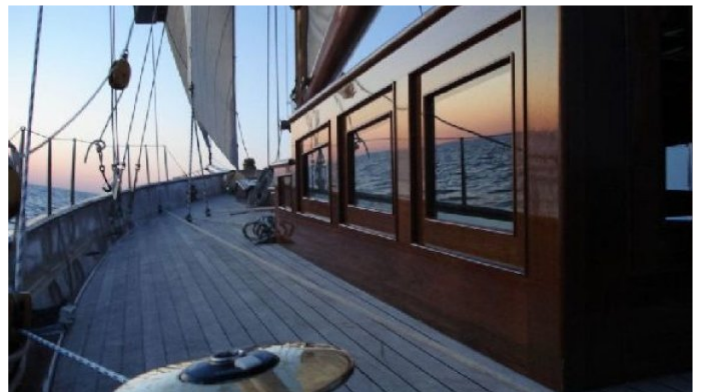

MORE PHOTOS, VIDEO OR INTERACTIVE DECK PLANS:

[CLICK HERE](#)

TALISMAN YACHT CHARTER

Superyacht TALISMAN was built in 1920 by Abeking & Rasmussen. She is a 23m / 75ft sail yacht with exterior design by . TALISMAN offers accommodation for up to 6 guests in 3 cabins with additional room for her crew of 1. She features a variety of amenities to ensure comfortable charter vacations, including Air Conditioning and WiFi connection on board. She also carries an impressive collection of toys as listed below.

TALISMAN AMENITIES & TOYS

Air Conditioning

Wi Fi

For a full up-to-date list of leisure facilities or amenities onboard Sail Yacht Talisman please contact your Yacht Charter Broker prior to booking your vacation. If there is a particular water toy that you would like, but it is not listed, then it may be possible to rent this equipment for you.