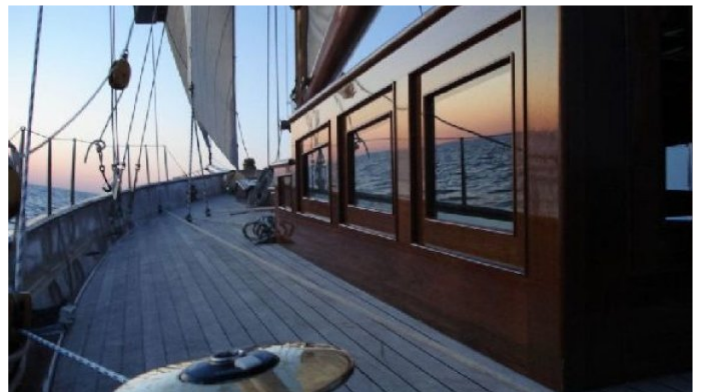

MORE PHOTOS, VIDEO OR INTERACTIVE DECK PLANS:

[CLICK HERE](#)

TALISMAN YACHT CHARTER

Superyacht TALISMAN was built in 1920 by Abeking & Rasmussen. She is a 23m / 75ft sail yacht with exterior design by and interior styling by . TALISMAN offers accommodation for up to 6 guests in 3 cabins with additional room for her crew of 1. She features a variety of amenities to ensure comfortable charter vacations, including Air Conditioning and WiFi connection on board. She also carries an impressive collection of toys as listed below.

TALISMAN AMENITIES & TOYS

Air Conditioning

Wi Fi

For a full up-to-date list of leisure facilities or amenities onboard Sail Yacht Talisman please contact your Yacht Charter Broker prior to booking your vacation. If there is a particular water toy that you would like, but it is not listed, then it may be possible to rent this equipment for you.