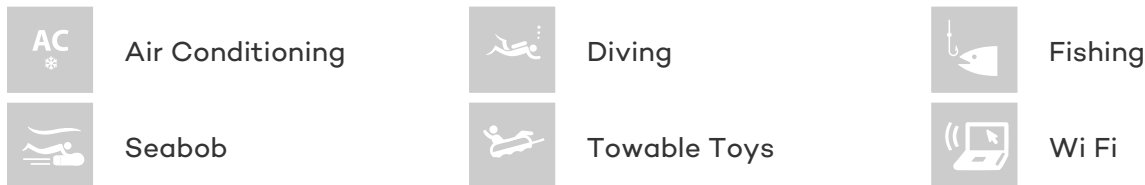

DEVILS ADVOCATE

Yacht Charter Details for 'Devils Advocate', the 23.04m Superyacht built by Cape Horn

SPECIFICATIONS

LENGTH
23.04m / 76ft

BEAM **DRAFT**
6.6m / 22ft 1.98m / 6ft

YEAR **REFIT**
2002 2010

CRUISING SPEED
9 Knots

or SCAN QR CODE

MORE PHOTOS, VIDEO OR INTERACTIVE DECK PLANS:

[CLICK HERE](#)

DEVILS ADVOCATE YACHT CHARTER

Superyacht DEVILS ADVOCATE was built in 2002 by Cape Horn. She is a 23.04m / 76ft Custom motor yacht with exterior design by . DEVILS ADVOCATE offers accommodation for up to 6 guests in 4 cabins with additional room for her crew of 3. She features a variety of amenities to ensure comfortable charter vacations, including Air Conditioning, WiFi connection on board, BBQ and Crane. She also carries an impressive collection of toys as listed below.

DEVILS ADVOCATE AMENITIES & TOYS

For a full up-to-date list of leisure facilities or amenities onboard Motor Yacht Devils Advocate please contact your Yacht Charter Broker prior to booking your vacation. If there is a particular water toy that you would like, but it is not listed, then it may be possible to rent this equipment for you.