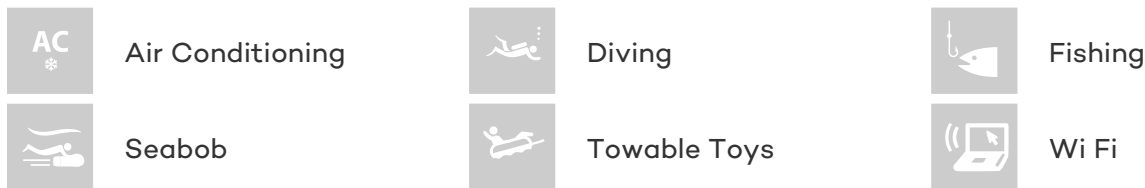

DEVILS ADVOCATE YACHT CHARTER

Superyacht DEVILS ADVOCATE was built in 2002 by Cape Horn. She is a 23.04m / 76ft custom motor yacht with exterior design by and interior styling by . DEVILS ADVOCATE offers accommodation for up to 6 guests in 4 cabins with additional room for her crew of 3. She features a variety of amenities to ensure comfortable charter vacations, including Air Conditioning, Air Conditioning and WiFi connection on board. She also carries an impressive collection of toys as listed below.

DEVILS ADVOCATE AMENITIES & TOYS

For a full up-to-date list of leisure facilities or amenities onboard Motor Yacht Devils Advocate please contact your Yacht Charter Broker prior to booking your vacation. If there is a particular water toy that you would like, but it is not listed, then it may be possible to rent this equipment for you.

MORE TENDERS, TOYS & YACHT AMMENITIES INFO:

[CLICK HERE](#)

CHARTER DEVILS ADVOCATE

If you are interested in chartering DEVILS ADVOCATE please contact your yacht charter broker for more information about booking a luxury charter vacation on board this Cape Horn superyacht .