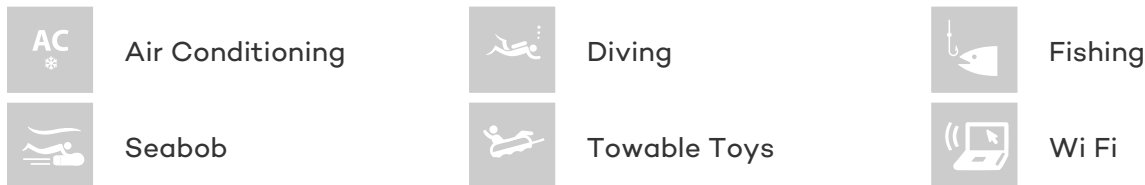

DEVILS ADVOCATE

Yacht Charter Details for 'Devils Advocate', the 23.04m Superyacht built by Cape Horn

SPECIFICATIONS

LENGTH
23.04m / 76ft

BEAM **DRAFT**
6.6m / 22ft 1.98m / 6ft

YEAR **REFIT**
2002 2010

CRUISING SPEED
9 Knots

or SCAN QR CODE

MORE PHOTOS, VIDEO OR INTERACTIVE DECK PLANS:

[CLICK HERE](#)

DEVILS ADVOCATE YACHT CHARTER

Superyacht DEVILS ADVOCATE was built in 2002 by Cape Horn. She is a 23.04m / 76ft Custom motor yacht with exterior design by . DEVILS ADVOCATE offers accommodation for up to 6 guests in 4 cabins with additional room for her crew of 3. She features a variety of amenities to ensure comfortable charter vacations, including Air Conditioning and WiFi connection on board. She also carries an impressive collection of toys as listed below.

DEVILS ADVOCATE AMENITIES & TOYS

For a full up-to-date list of leisure facilities or amenities onboard Motor Yacht Devils Advocate please contact your Yacht Charter Broker prior to booking your vacation. If there is a particular water toy that you would like, but it is not listed, then it may be possible to rent this equipment for you.