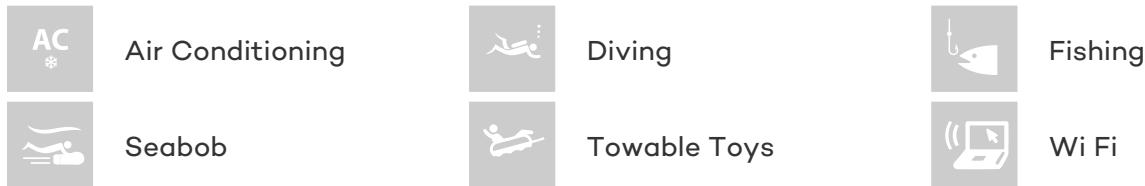

DEVILS ADVOCATE YACHT CHARTER

Superyacht DEVILS ADVOCATE was built in 2002 by Cape Horn. She is a 23.04m / 76ft custom motor yacht with exterior design by and interior styling by . DEVILS ADVOCATE offers accommodation for up to 6 guests in 4 cabins with additional room for her crew of 3. She features a variety of amenities to ensure comfortable charter vacations, including Air Conditioning, Air Conditioning and WiFi connection on board. She also carries an impressive collection of toys as listed below.

DEVILS ADVOCATE AMENITIES & TOYS

For a full up-to-date list of leisure facilities or amenities onboard Motor Yacht Devils Advocate please contact your Yacht Charter Broker prior to booking your vacation. If there is a particular water toy that you would like, but it is not listed, then it may be possible to rent this equipment for you.

MORE TENDERS, TOYS & YACHT AMMENITIES INFO:

[CLICK HERE](#)

CHARTER DEVILS ADVOCATE

If you are interested in chartering DEVILS ADVOCATE please contact your yacht charter broker for more information about booking a luxury charter vacation on board this Cape Horn superyacht .