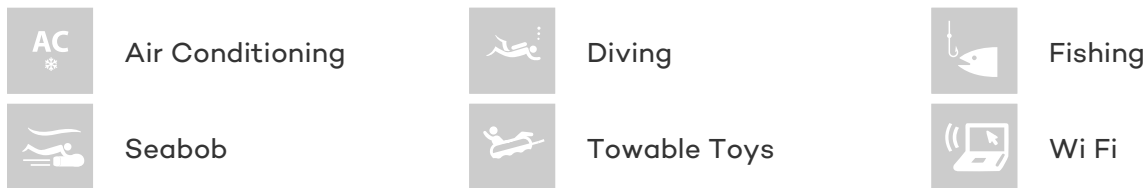

DEVILS ADVOCATE

Yacht Charter Details for 'Devils Advocate', the 23.04m Superyacht built by Cape Horn

SPECIFICATIONS

LENGTH
23.04m / 76ft

BEAM **DRAFT**
6.6m / 22ft 1.98m / 6ft

YEAR **REFIT**
2002 2010

CRUISING SPEED
9 Knots

or SCAN QR CODE

MORE PHOTOS, VIDEO OR INTERACTIVE DECK PLANS:

 [CLICK HERE](#)

DEVILS ADVOCATE YACHT CHARTER

Superyacht DEVILS ADVOCATE was built in 2002 by Cape Horn. She is a 23.04m / 76ft custom motor yacht with exterior design by and interior styling by . DEVILS ADVOCATE offers accommodation for up to 6 guests in 4 cabins with additional room for her crew of 3. She features a variety of amenities to ensure comfortable charter vacations, including Air Conditioning, Air Conditioning and WiFi connection on board. She also carries an impressive collection of toys as listed below.

DEVILS ADVOCATE AMENITIES & TOYS

For a full up-to-date list of leisure facilities or amenities onboard Motor Yacht Devils Advocate please contact your Yacht Charter Broker prior to booking your vacation. If there is a particular water toy that you would like, but it is not listed, then it may be possible to rent this equipment for you.