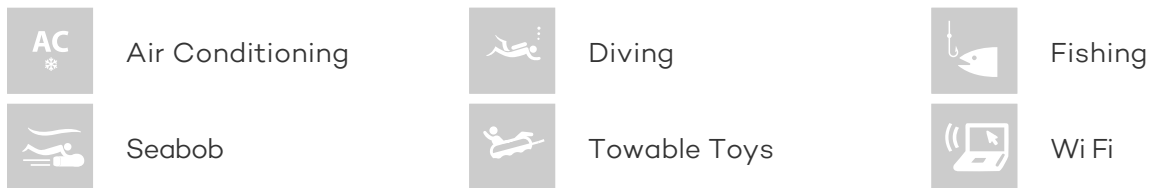

DEVILS ADVOCATE YACHT CHARTER

Superyacht DEVILS ADVOCATE was built in 2002 by Cape Horn. She is a 23.04m / 76ft custom motor yacht with exterior design by and interior styling by . DEVILS ADVOCATE offers accommodation for up to 6 guests in 4 cabins with additional room for her crew of 3. She features a variety of amenities to ensure comfortable charter vacations, including Air Conditioning, Air Conditioning and WiFi connection on board. She also carries an impressive collection of toys as listed below.

DEVILS ADVOCATE AMENITIES & TOYS

For a full up-to-date list of leisure facilities or amenities onboard Motor Yacht Devils Advocate please contact your Yacht Charter Broker prior to booking your vacation. If there is a particular water toy that you would like, but it is not listed, then it may be possible to rent this equipment for you.

MORE TENDERS, TOYS & YACHT AMMENITIES INFO:

[CLICK HERE](#)

CHARTER DEVILS ADVOCATE

If you are interested in chartering DEVILS ADVOCATE please contact your yacht charter broker for more information about booking a luxury charter vacation on board this Cape Horn superyacht .