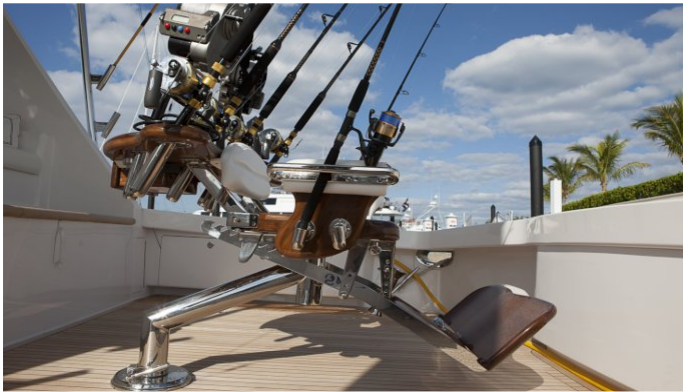

MORE PHOTOS, VIDEO OR INTERACTIVE DECK PLANS:

[CLICK HERE](#)