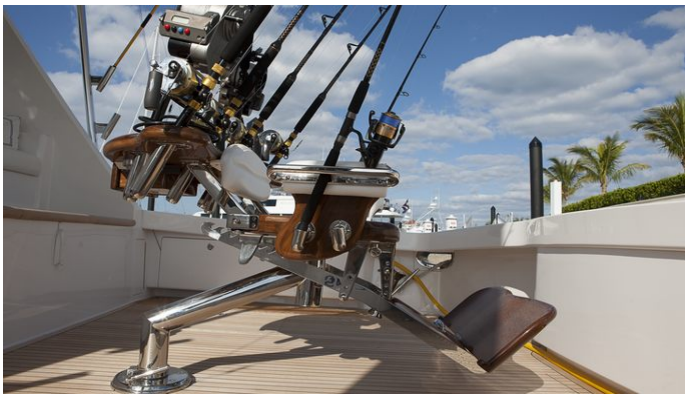

YachtCharterFleet

THE SMARTEST WAY TO SEARCH

ZEUS

Yacht Charter Details for 'Zeus', the 23.16m Superyacht built by Viking Yachts

SPECIFICATIONS

LENGTH
23.16m / 76'

BEAM DRAFT
6.1m / 20' 1.52m / 5'

YEAR REFIT
2012

CRUISING SPEED
35 Knots

ACCOMMODATION

GUESTS CABINS CREW
8 **4** **3**

CABIN CONFIGURATION
1 Master 2 Double
2 Single

CHARTER RATES

SUMMER
from
\$45,000 / week + expenses

WINTER
from
\$45,000 / week + expenses

Details correct as of 11 Aug, 2024

FOR MORE INFORMATION:

[CLICK HERE](#) 

or SCAN QR CODE

MORE PHOTOS, VIDEO OR INTERACTIVE DECK PLANS:

[CLICK HERE](#)

ZEUS YACHT CHARTER

Superyacht ZEUS was built in 2012 by Viking Yachts. She is a 23.16m / 76' motor yacht with exterior design by and interior styling by IK Yacht Design . Zeus offers accommodation for up to 8 guests in 4 cabins with additional room for her crew of 3. She features a variety of amenities to ensure comfortable charter vacations, including, Air Conditioning & WiFi connection on board. She also carries an impressive collection of toys as listed below.

ZEUS AMENITIES & TOYS

Wi-Fi

Air Conditioning

For a full up-to-date list of leisure facilities or amenities onboard Motor Yacht Zeus please contact your Yacht Charter Broker prior to booking your vacation. If there is a particular water toy that you would like, but it is not listed, then it may be possible to rent this equipment for you.