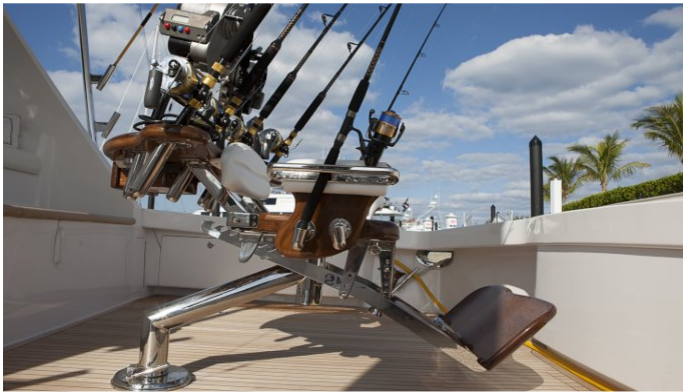

YachtCharterFleet

THE SMARTEST WAY TO SEARCH

ZEUS

Yacht Charter Details for 'Zeus', the 23.16m Superyacht built by Viking

SPECIFICATIONS

LENGTH
23.16m / 76ft

BEAM **DRAFT**
6.1m / 20ft 1.52m / 5ft

YEAR
2012

or SCAN QR CODE

MORE PHOTOS, VIDEO OR INTERACTIVE DECK PLANS:

 [CLICK HERE](#)

ZEUS YACHT CHARTER

Superyacht ZEUS was built in 2012 by Viking. She is a 23.16m / 76ft motor yacht with exterior design by and interior styling by IK Yacht Design. ZEUS offers accommodation for up to 8 guests in 4 cabins with additional room for her crew of 3. She features a variety of amenities to ensure comfortable charter vacations, including Air Conditioning, Air Conditioning and WiFi connection on board. She also carries an impressive collection of toys as listed below.

ZEUS AMENITIES & TOYS

Air Conditioning

Wi Fi

For a full up-to-date list of leisure facilities or amenities onboard Motor Yacht Zeus please contact your Yacht Charter Broker prior to booking your vacation. If there is a particular water toy that you would like, but it is not listed, then it may be possible to rent this equipment for you.