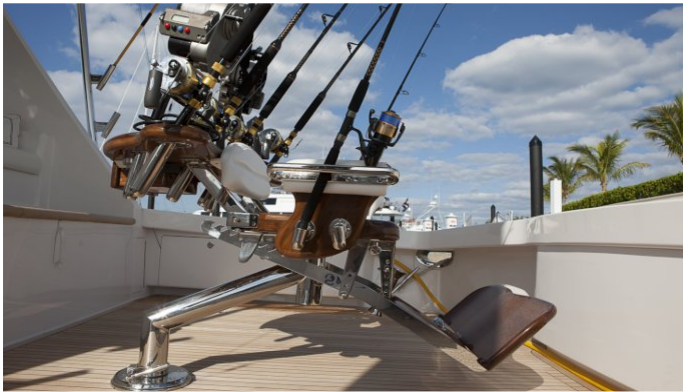

YachtCharterFleet

THE SMARTEST WAY TO SEARCH

ZEUS

Yacht Charter Details for 'Zeus', the 23.16m Superyacht built by Viking Yachts

SPECIFICATIONS

LENGTH
23.16m / 76ft

BEAM DRAFT
6.1m / 20ft 1.52m / 5ft

YEAR
2012

CRUISING SPEED
35 Knots

ACCOMMODATION

GUESTS	CABINS	CREW
8	4	3

CABIN CONFIGURATION
1 Master 2 Double
2 Single

CHARTER RATES

SUMMER
from
\$45,000 / week + expenses

WINTER
from
\$45,000 / week + expenses

Details correct as of 14 Nov, 2018

FOR MORE INFORMATION:

[CLICK HERE](#) 

or SCAN QR CODE

MORE PHOTOS, VIDEO OR INTERACTIVE DECK PLANS:

 [CLICK HERE](#)

ZEUS YACHT CHARTER

Superyacht ZEUS was built in 2012 by Viking Yachts. She is a 23.16m / 76ft motor yacht with exterior design by and interior styling by IK Yacht Design. ZEUS offers accommodation for up to 8 guests in 4 cabins with additional room for her crew of 3. She features a variety of amenities to ensure comfortable charter vacations, including Air Conditioning and WiFi connection on board. She also carries an impressive collection of toys as listed below.

ZEUS AMENITIES & TOYS

Air Conditioning

Wi Fi

For a full up-to-date list of leisure facilities or amenities onboard Motor Yacht Zeus please contact your Yacht Charter Broker prior to booking your vacation. If there is a particular water toy that you would like, but it is not listed, then it may be possible to rent this equipment for you.