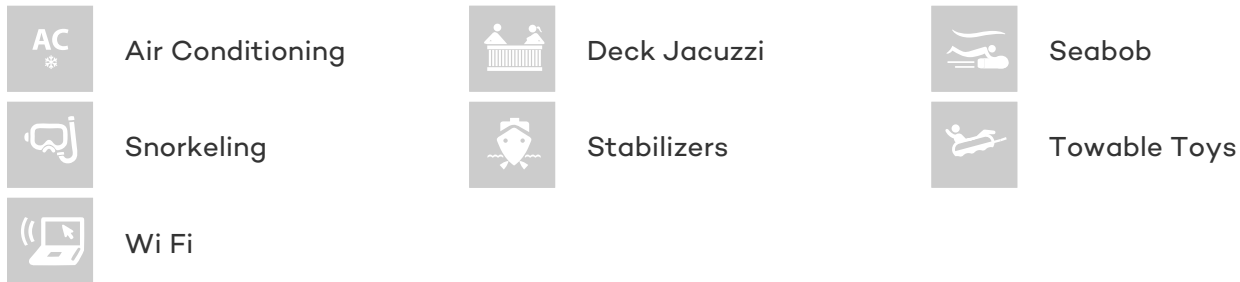

MORE PHOTOS, VIDEO OR INTERACTIVE DECK PLANS:

[CLICK HERE](#)

MAXI BEER YACHT CHARTER

Superyacht MAXI BEER was built in 2012 by Ferretti. She is a 27.03m / 89ft ferretti 881 rph motor yacht with exterior design by and interior styling by . MAXI BEER offers accommodation for up to 8 guests in 4 cabins with additional room for her crew of 3. She features a variety of amenities to ensure comfortable charter vacations, including Air Conditioning, Stabilizers at Anchor, Deck Jacuzzi and WiFi connection on board. She also carries an impressive collection of toys as listed below.

MAXI BEER AMENITIES & TOYS

For a full up-to-date list of leisure facilities or amenities onboard Motor Yacht Maxi Beer please contact your Yacht Charter Broker prior to booking your vacation. If there is a particular water toy that you would like, but it is not listed, then it may be possible to rent this equipment for you.