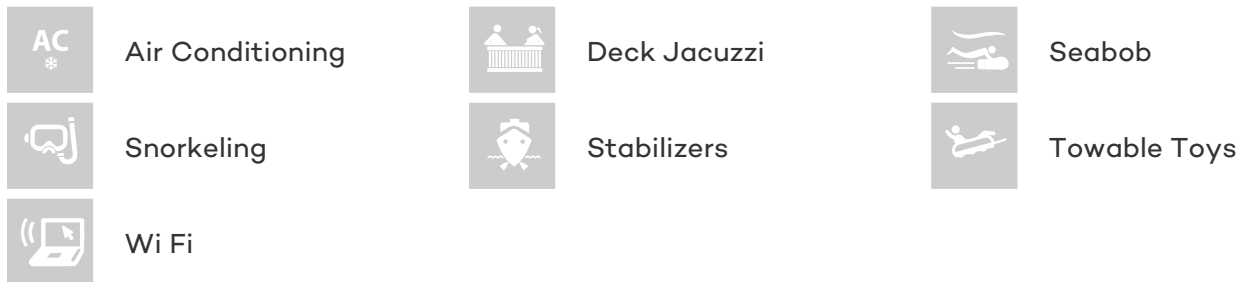

MAXI BEER YACHT CHARTER

Superyacht MAXI BEER was built in 2012 by Ferretti. She is a 27.03m / 89ft Ferretti 881 RPH motor yacht with exterior design by . MAXI BEER offers accommodation for up to 8 guests in 4 cabins with additional room for her crew of 3. She features a variety of amenities to ensure comfortable charter vacations, including Air Conditioning, Stabilizers at Anchor, Deck Jacuzzi and WiFi connection on board. She also carries an impressive collection of toys as listed below.

MAXI BEER AMENITIES & TOYS

For a full up-to-date list of leisure facilities or amenities onboard Motor Yacht Maxi Beer please contact your Yacht Charter Broker prior to booking your vacation. If there is a particular water toy that you would like, but it is not listed, then it may be possible to rent this equipment for you.

MORE TENDERS, TOYS & YACHT AMMENITIES INFO:

[CLICK HERE](#)

CHARTER MAXI BEER

If you are interested in chartering MAXI BEER please contact your yacht charter broker for more information about booking a luxury charter vacation on board this Ferretti superyacht .