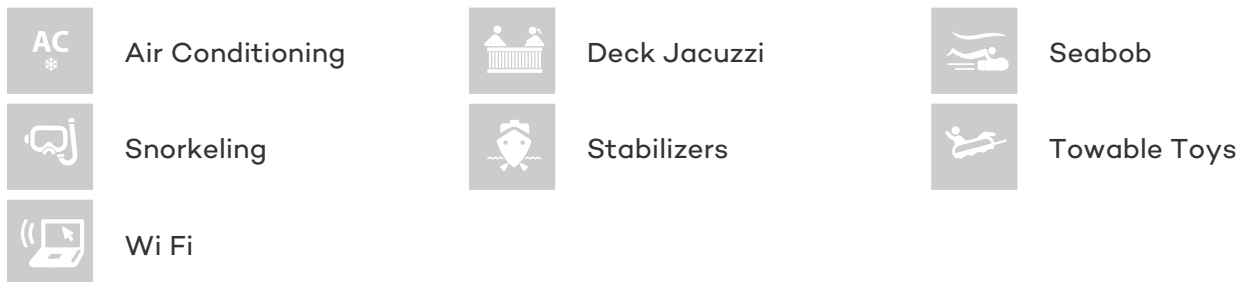

MORE PHOTOS, VIDEO OR INTERACTIVE DECK PLANS:

[CLICK HERE](#)

MAXI BEER YACHT CHARTER

Superyacht MAXI BEER was built in 2012 by Ferretti. She is a 27.03m / 89ft ferretti 881 rph motor yacht with exterior design by and interior styling by . MAXI BEER offers accommodation for up to 8 guests in 4 cabins with additional room for her crew of 3. She features a variety of amenities to ensure comfortable charter vacations, including At anchor Stabilizers, Jacuzzi (on deck), Air Conditioning, Air Conditioning, Stabilizers at Anchor, Deck Jacuzzi and WiFi connection on board. She also carries an impressive collection of toys as listed below.

MAXI BEER AMENITIES & TOYS

For a full up-to-date list of leisure facilities or amenities onboard Motor Yacht Maxi Beer please contact your Yacht Charter Broker prior to booking your vacation. If there is a particular water toy that you would like, but it is not listed, then it may be possible to rent this equipment for you.