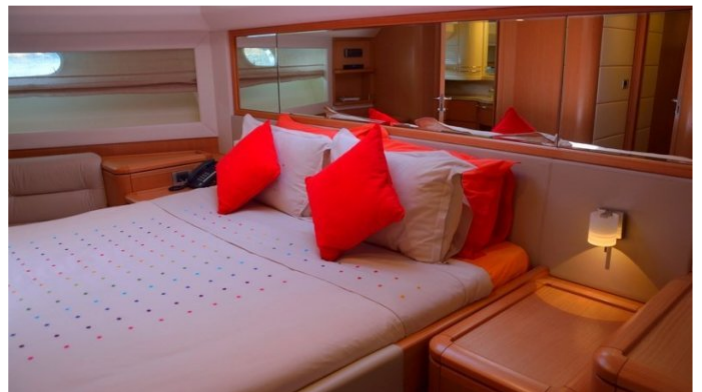

GUESTS	CABINS	CREW
8	4	3

CABIN CONFIGURATION

1 Master	1 Vip
2 Twin	2 Pullman

CHARTER RATES

Details correct as of 19 Jun, 2018

FOR MORE INFORMATION:

[CLICK HERE](#) 

or SCAN QR CODE

MORE PHOTOS, VIDEO OR INTERACTIVE DECK PLANS:

[CLICK HERE](#)

MAXI BEER YACHT CHARTER

Superyacht MAXI BEER was built in 2012 by Ferretti. She is a 27.03m / 89ft ferretti 881 rph motor yacht with exterior design by and interior styling by . MAXI BEER offers accommodation for up to 8 guests in 4 cabins with additional room for her crew of 3. She features a variety of amenities to ensure comfortable charter vacations, including Air Conditioning, Stabilizers at Anchor, Deck Jacuzzi and WiFi connection on board. She also carries an impressive collection of toys as listed below.

MAXI BEER AMENITIES & TOYS

For a full up-to-date list of leisure facilities or amenities onboard Motor Yacht Maxi Beer please contact your Yacht Charter Broker prior to booking your vacation. If there is a particular water toy that you would like, but it is not listed, then it may be possible to rent this equipment for you.