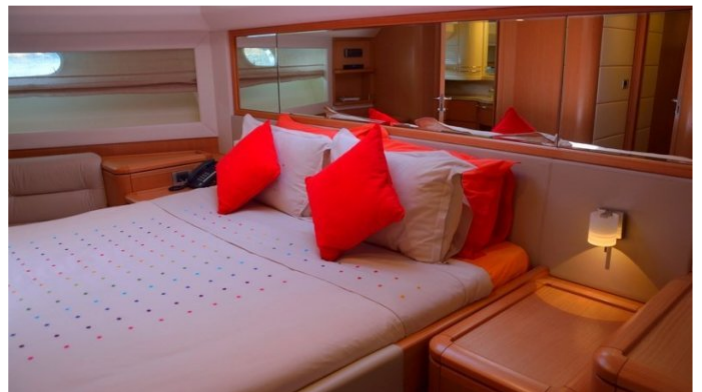

MORE PHOTOS, VIDEO OR INTERACTIVE DECK PLANS:

[CLICK HERE](#)