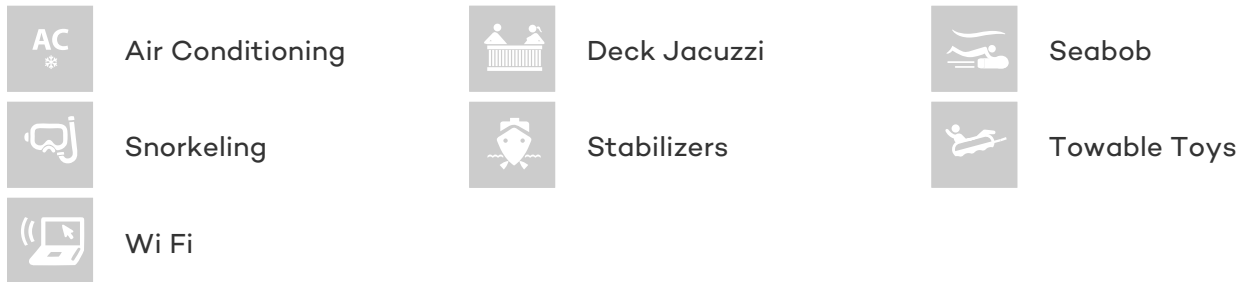

MAXI BEER YACHT CHARTER

Superyacht MAXI BEER was built in 2012 by Ferretti. She is a 27.03m / 89ft ferretti 881 rph motor yacht with exterior design by and interior styling by . MAXI BEER offers accommodation for up to 8 guests in 4 cabins with additional room for her crew of 3. She features a variety of amenities to ensure comfortable charter vacations, including At anchor Stabilizers, Jacuzzi (on deck), Air Conditioning, Air Conditioning, Stabilizers at Anchor, Deck Jacuzzi and WiFi connection on board. She also carries an impressive collection of toys as listed below.

MAXI BEER AMENITIES & TOYS

For a full up-to-date list of leisure facilities or amenities onboard Motor Yacht Maxi Beer please contact your Yacht Charter Broker prior to booking your vacation. If there is a particular water toy that you would like, but it is not listed, then it may be possible to rent this equipment for you.

MORE TENDERS, TOYS & YACHT AMMENITIES INFO:

[CLICK HERE](#)

CHARTER MAXI BEER

If you are interested in chartering MAXI BEER please contact your yacht charter broker for more information about booking a luxury charter vacation on board this Ferretti superyacht .