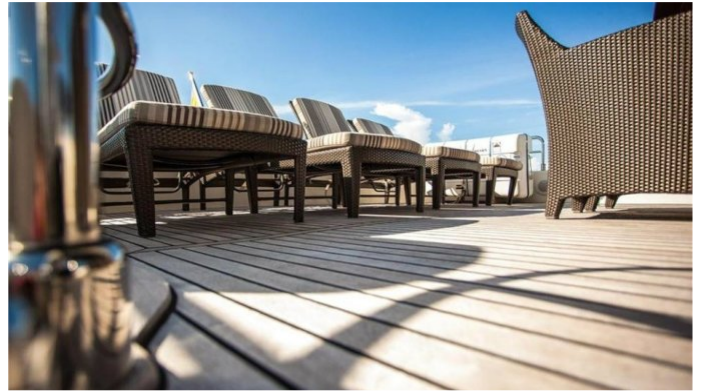

MORE PHOTOS, VIDEO OR INTERACTIVE DECK PLANS:

[CLICK HERE](#)

This document is not contractual. The yacht charters and their particulars displayed in the results above are displayed in good faith and whilst believed to be correct are not guaranteed. YachtCharterFleet.com does not warrant or assume any legal liability or responsibility for the accuracy, completeness, or usefulness of any information and/or images displayed. All information is subject to change without notice and is without warranty. Your preferred charter broker should provide you with yacht specifications, brochure and rates for your chosen dates during your charter yacht selection process. Starting prices are shown in a range of currencies for a one-week charter, unless otherwise indicated.