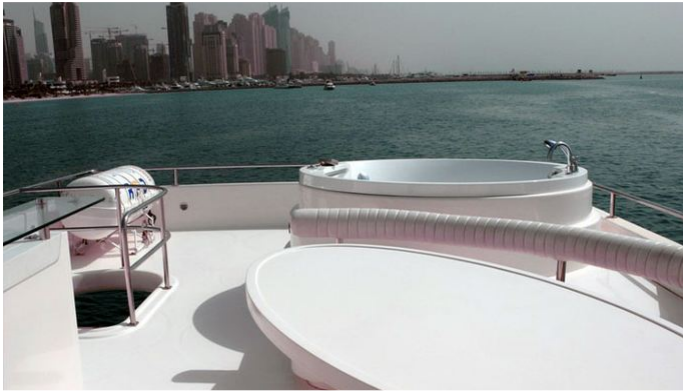

MORE PHOTOS, VIDEO OR INTERACTIVE DECK PLANS:

[CLICK HERE](#)