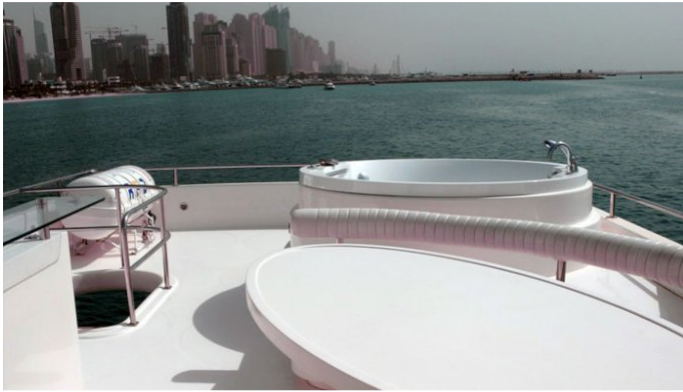

MORE PHOTOS, VIDEO OR INTERACTIVE DECK PLANS:

[CLICK HERE](#)