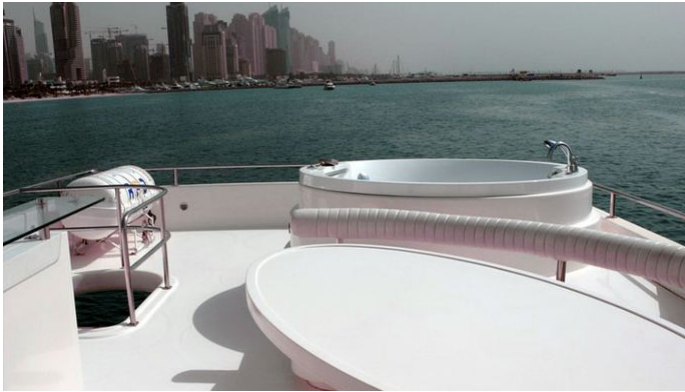

or SCAN QR CODE

MORE PHOTOS, VIDEO OR INTERACTIVE DECK PLANS:

[CLICK HERE](#)

DURETTI 85 YACHT CHARTER

Superyacht DURETTI 85 was built in 2007 by Duretti. She is a 25.9m / 85' Duretti 85 motor yacht with exterior design by . Duretti 85 offers accommodation for up to 6 guests in 3 cabins with additional room for her crew of 2. She features a variety of amenities to ensure comfortable charter vacations. She also carries an impressive collection of toys as listed below.

DURETTI 85 AMENITIES & TOYS

For a full up-to-date list of leisure facilities or amenities onboard Motor Yacht Duretti 85 please contact your Yacht Charter Broker prior to booking your vacation. If there is a particular water toy that you would like, but it is not listed, then it may be possible to rent this equipment for you.