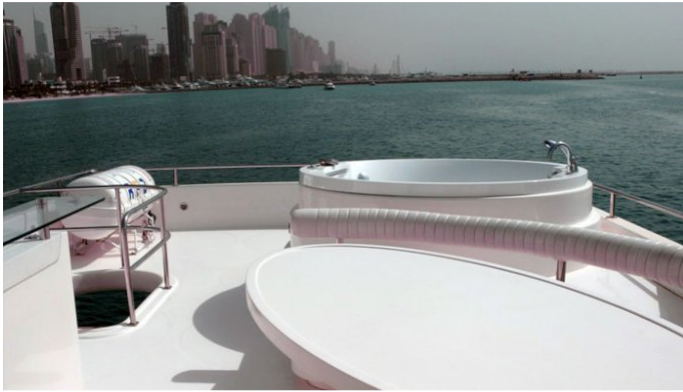

YEAR
2007

CRUISING SPEED
23 Knots

ACCOMMODATION

GUESTS	CABINS	CREW
6	3	2

CABIN CONFIGURATION

CHARTER RATES

Details correct as of 18 Dec, 2017

FOR MORE INFORMATION:

[CLICK HERE](#) 

or SCAN QR CODE

MORE PHOTOS, VIDEO OR INTERACTIVE DECK PLANS:

[CLICK HERE](#)

DURETTI 85 YACHT CHARTER

Superyacht DURETTI 85 was built in 2007 by Dubai Marine. She is a 25.9m / 85ft duretti 85 motor yacht with exterior design by and interior styling by . DURETTI 85 offers accommodation for up to 6 guests in 3 cabins with additional room for her crew of 2. She features a variety of amenities to ensure comfortable charter vacations, including . She also carries an impressive collection of toys as listed below.

DURETTI 85 AMENITIES & TOYS

For a full up-to-date list of leisure facilities or amenities onboard Motor Yacht Duretti 85 please contact your Yacht Charter Broker prior to booking your vacation. If there is a particular water toy that you would like, but it is not listed, then it may be possible to rent this equipment for you.